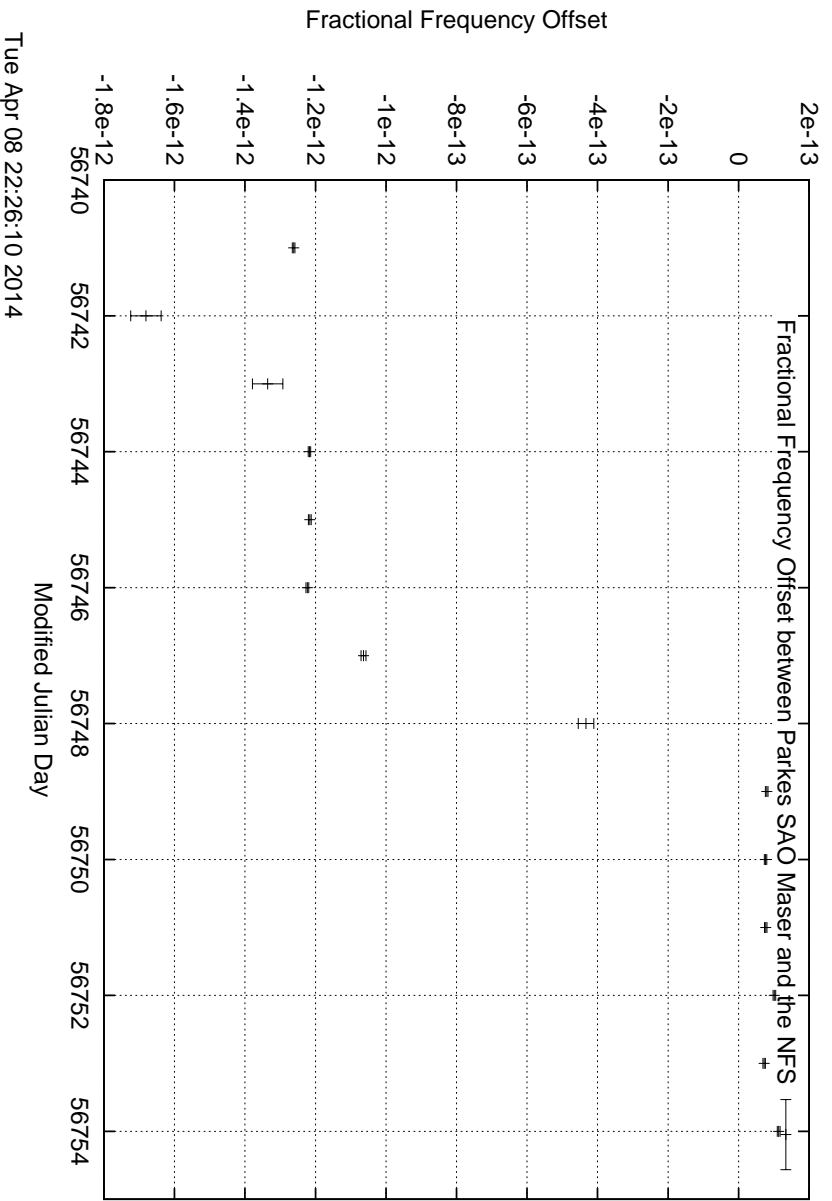

GPS Common-View Time-Transfer between ATNF Parkes and NMI Sydney

GPS Common-View Frequency Transfer between ATNF Parkes and NMI Sydney

Tue Apr 08 22:26:10 2014

Tue Apr 08 22:26:10 2014