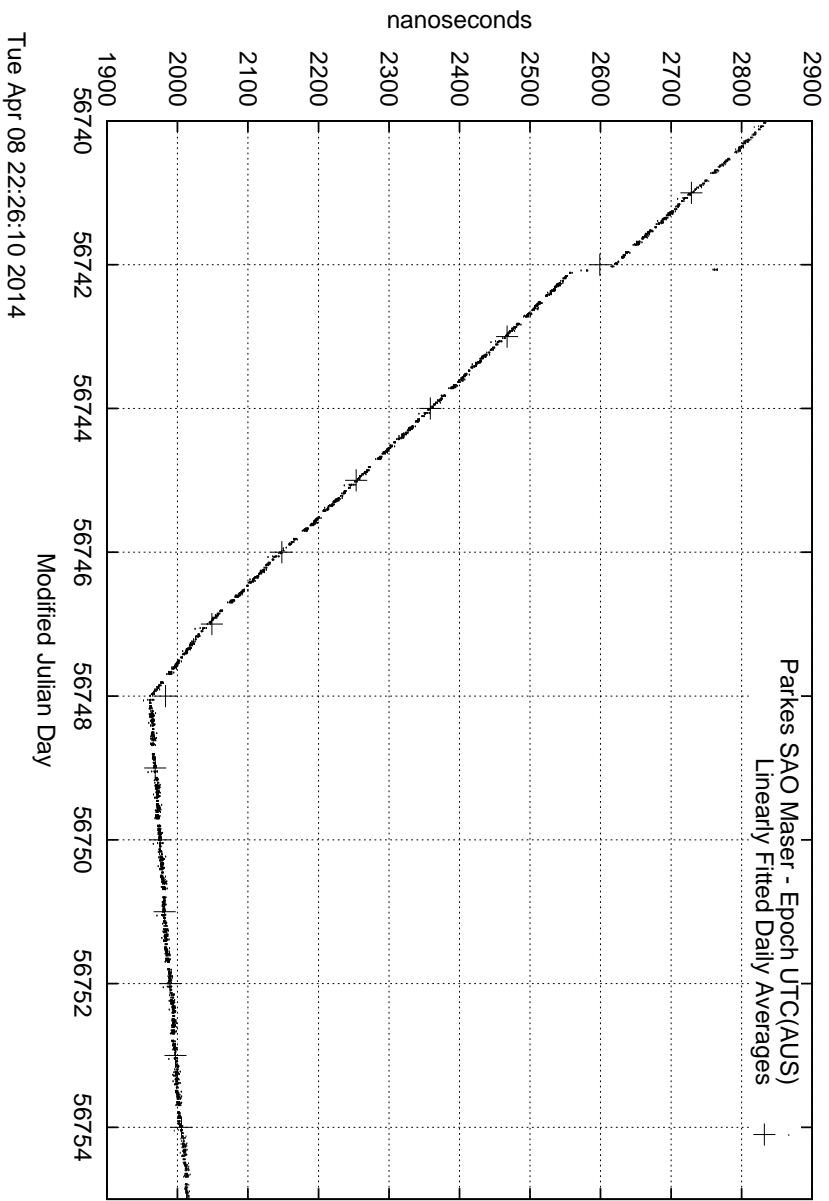

GPS Common-View Time-Transfer between ATNF Parkes and NMI Sydney

GPS Common-View Frequency Transfer between ATNF Parkes and NMI Sydney

Tue Apr 08 22:26:10 2014

Tue Apr 08 22:26:10 2014