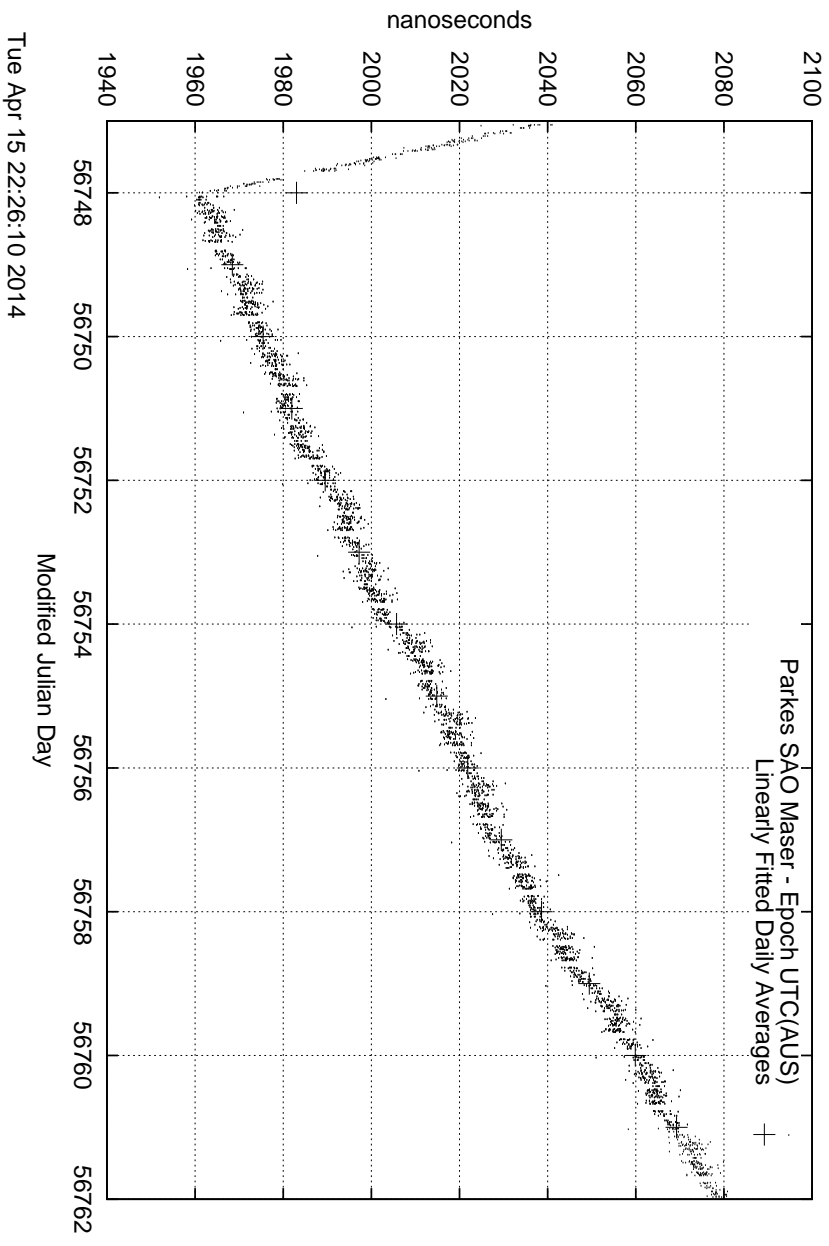

GPS Common-View Time-Transfer between ATNF Parkes and NMI Sydney

GPS Common-View Frequency Transfer between ATNF Parkes and NMI Sydney