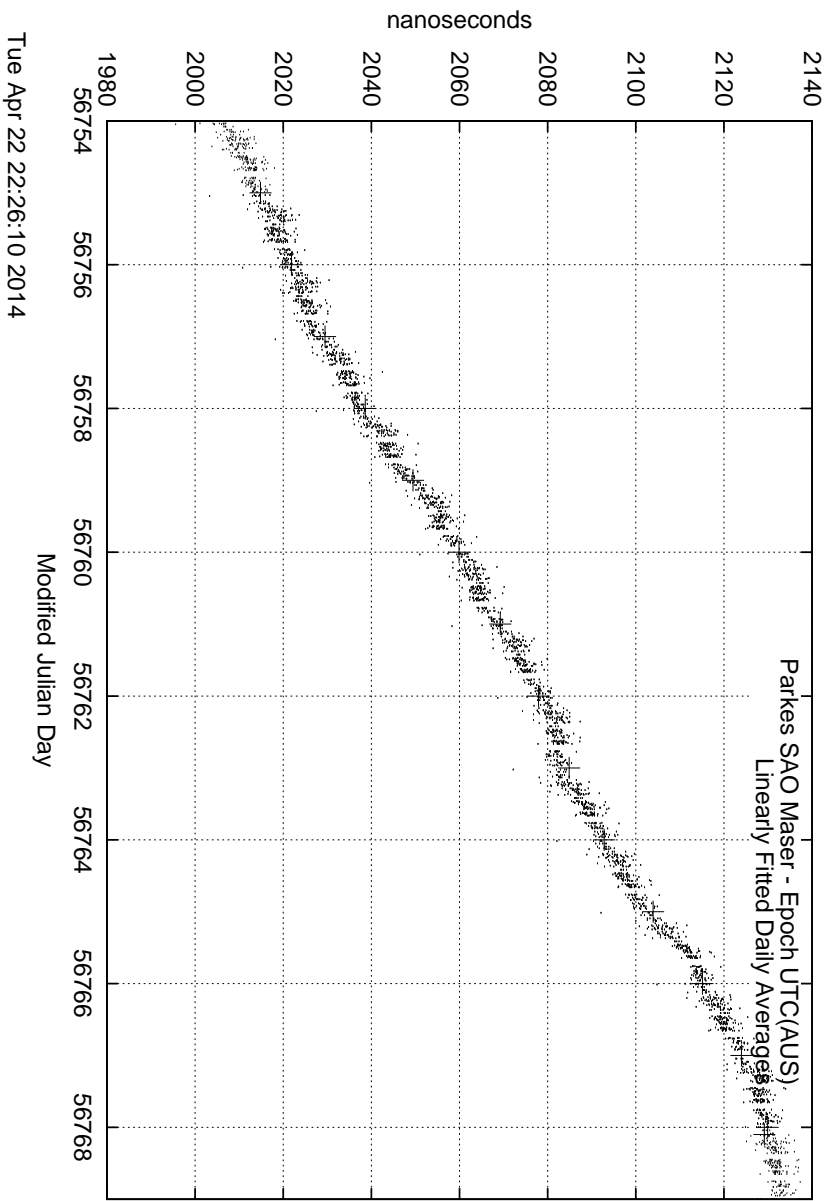

GPS Common-View Time-Transfer between ATNF Parkes and NMI Sydney

GPS Common-View Frequency Transfer between ATNF Parkes and NMI Sydney