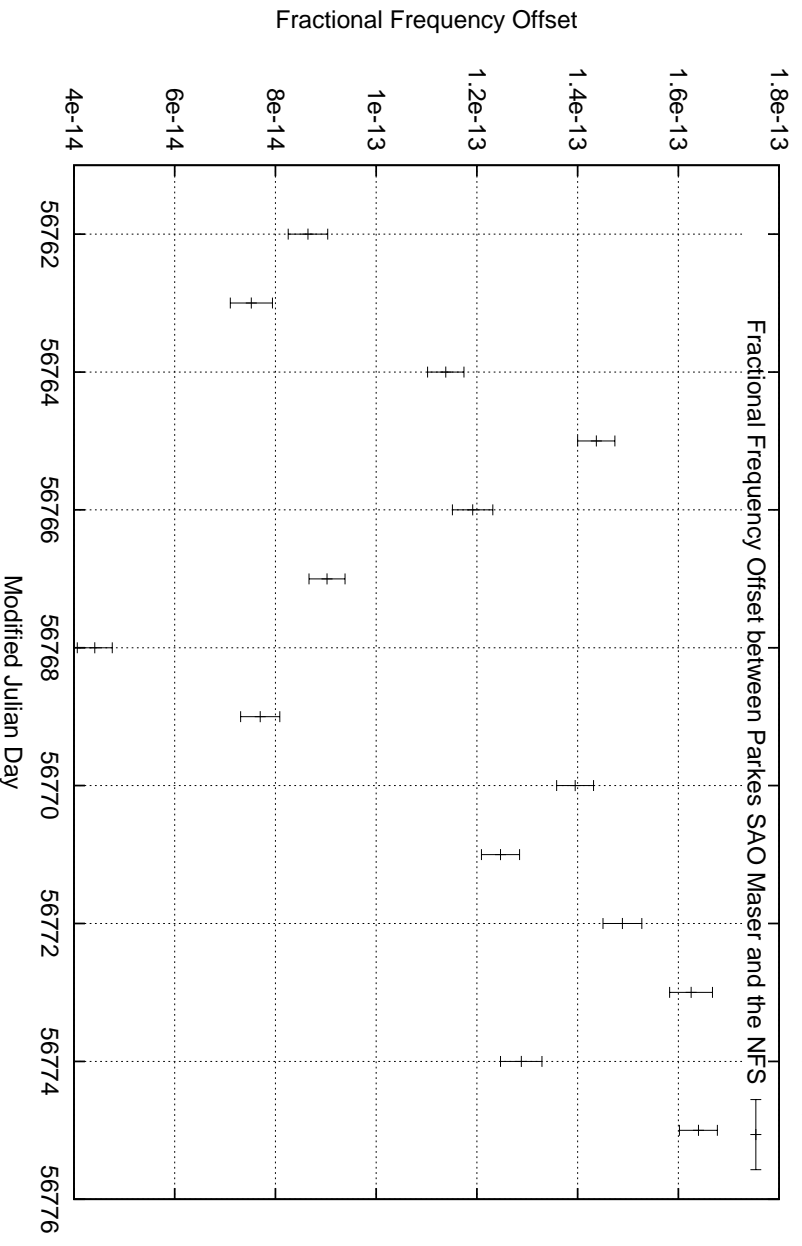

GPS Common-View Time-Transfer between ATNF Parkes and NMI Sydney

Tue Apr 29 22:26:10 2014

GPS Common-View Frequency Transfer between ATNF Parkes and NMI Sydney

Tue Apr 29 22:26:10 2014