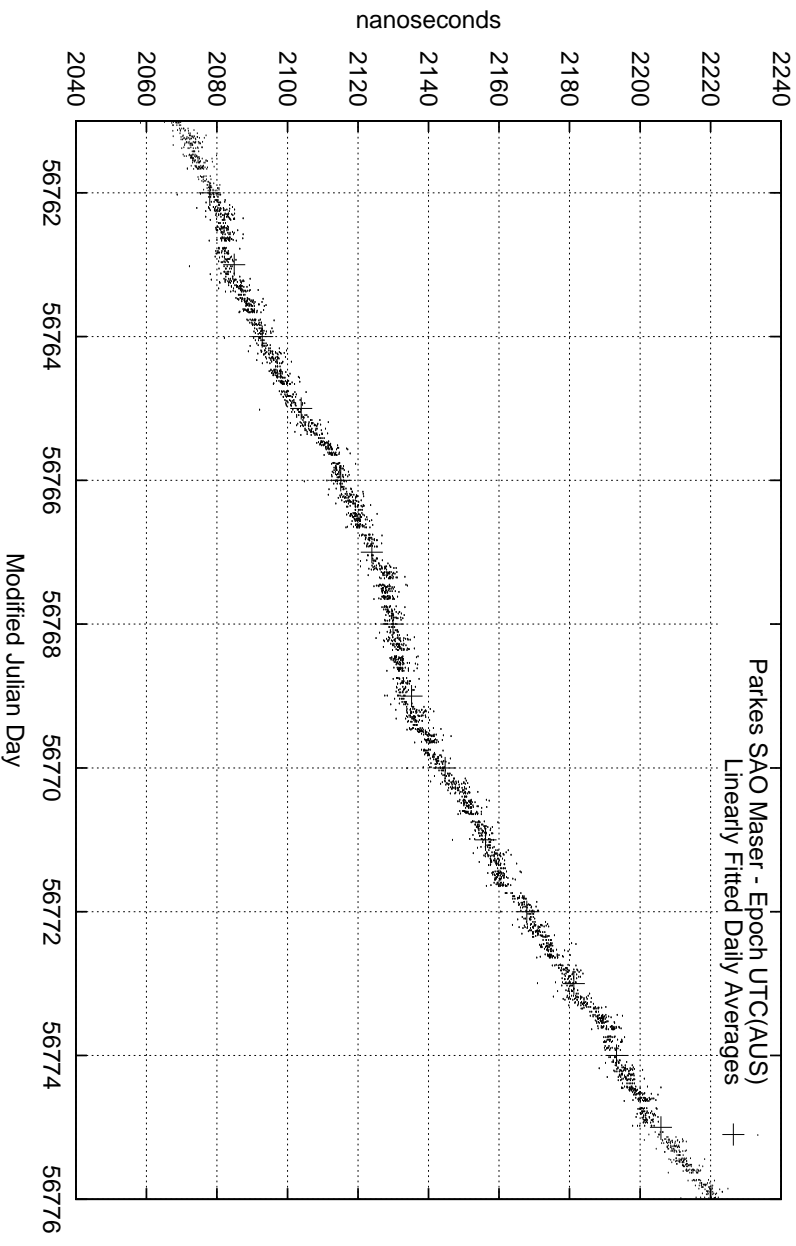

GPS Common-View Time-Transfer between ATNF Parkes and NMI Sydney

Tue Apr 29 22:26:10 2014

GPS Common-View Frequency Transfer between ATNF Parkes and NMI Sydney

Tue Apr 29 22:26:10 2014