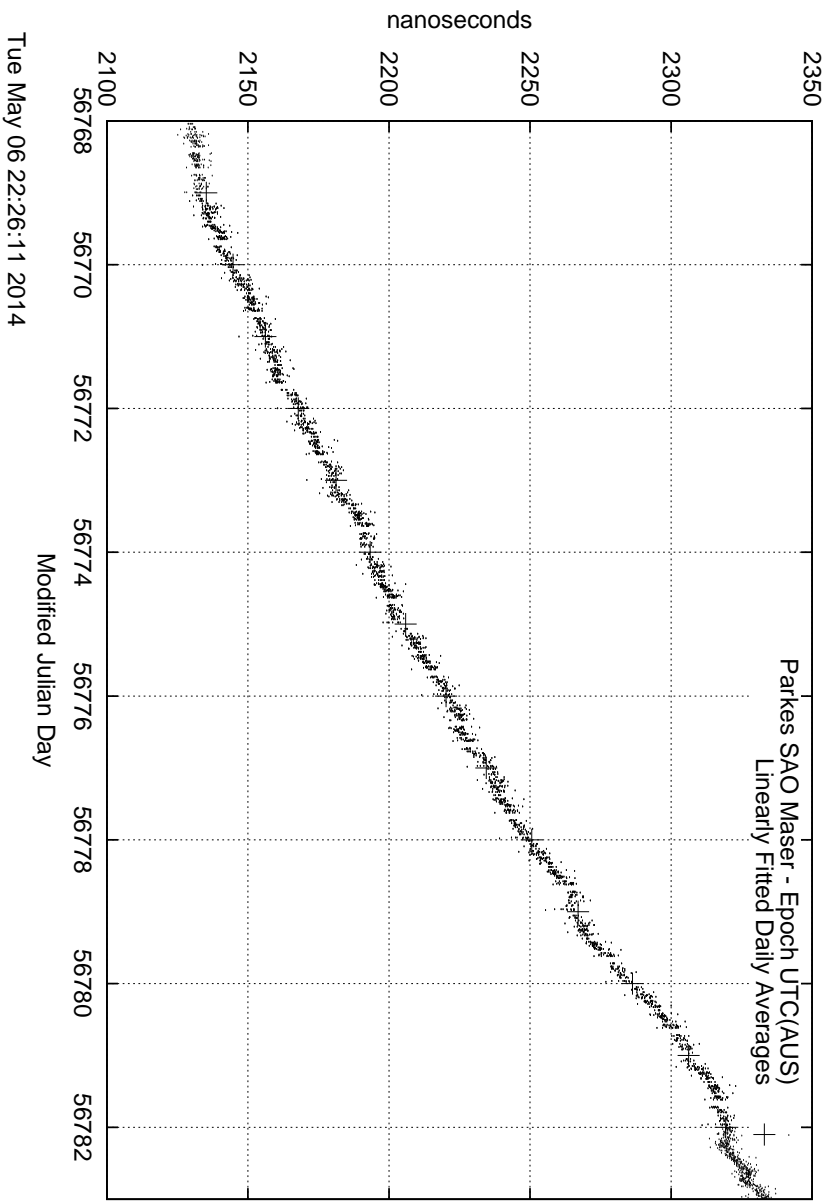

GPS Common-View Time-Transfer between ATNF Parkes and NMI Sydney

GPS Common-View Frequency Transfer between ATNF Parkes and NMI Sydney