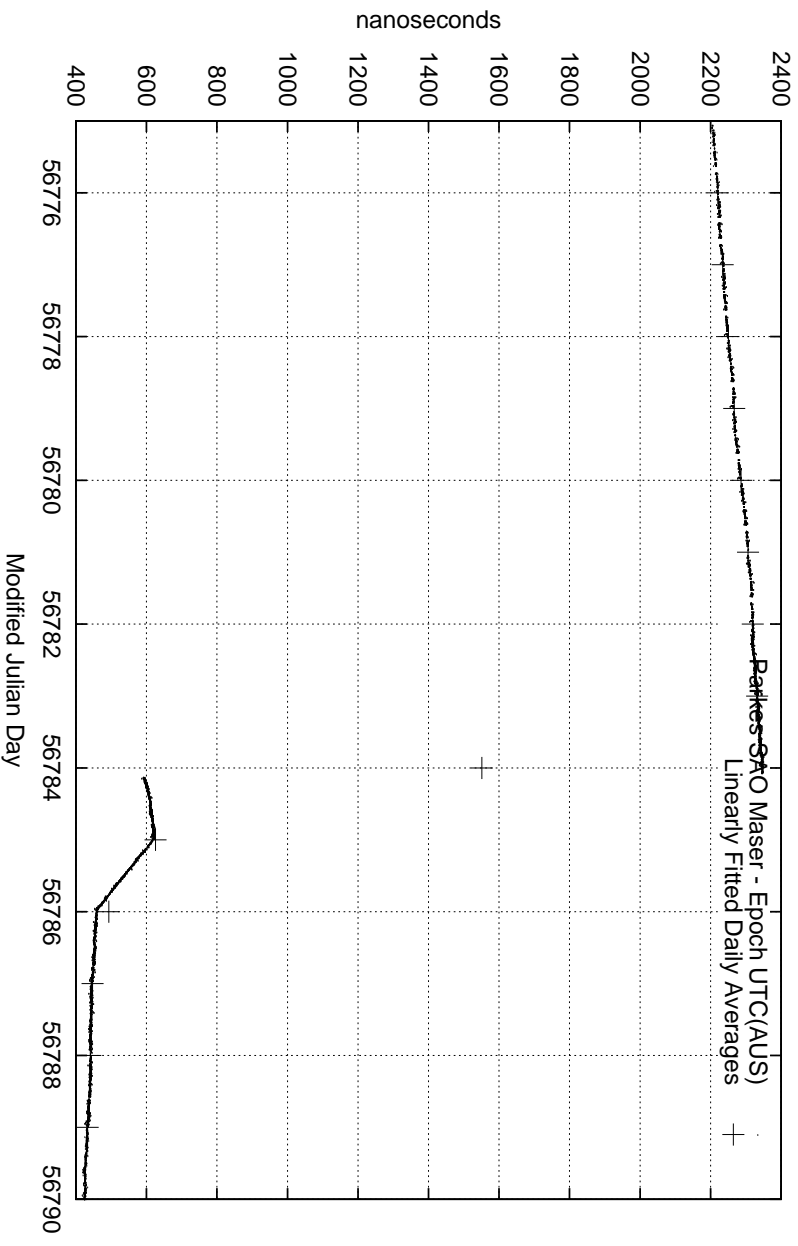

GPS Common-View Time-Transfer between ATNF Parkes and NMI Sydney

Tue May 13 22:26:11 2014

GPS Common-View Frequency Transfer between ATNF Parkes and NMI Sydney

Tue May 13 22:26:11 2014