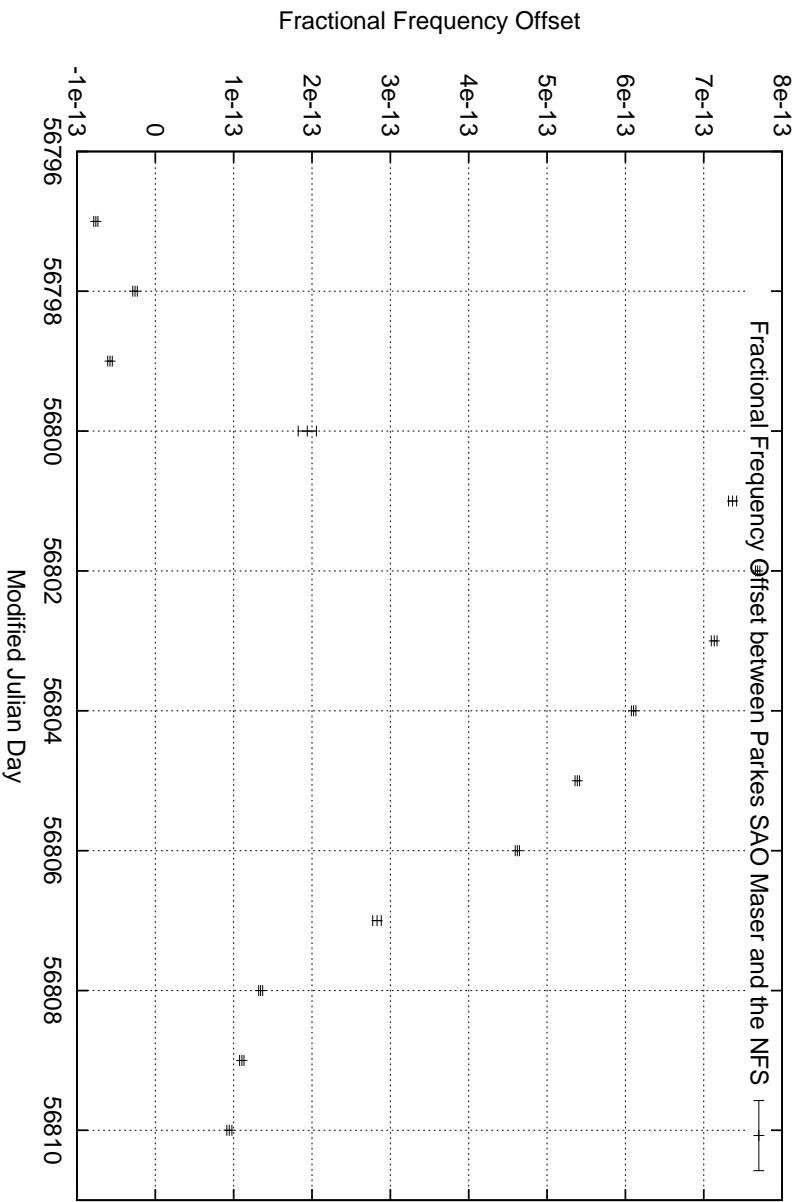

GPS Common-View Frequency Transfer between ATNF Parkes and NMI Sydney

Tue Jun 03 22:26:13 2014

Modified Julian Day