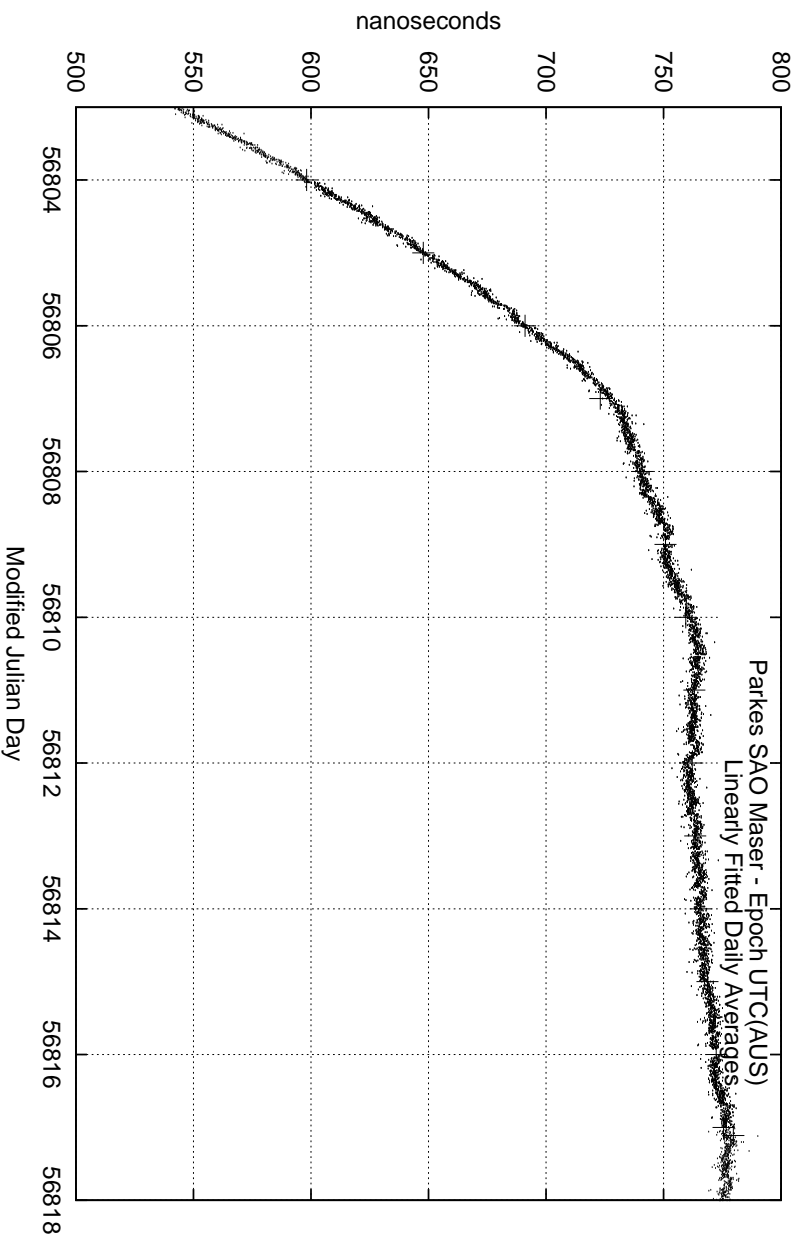

GPS Common-View Time-Transfer between ATNF Parkes and NMI Sydney

Tue Jun 10 22:26:12 2014

Modified Julian Day