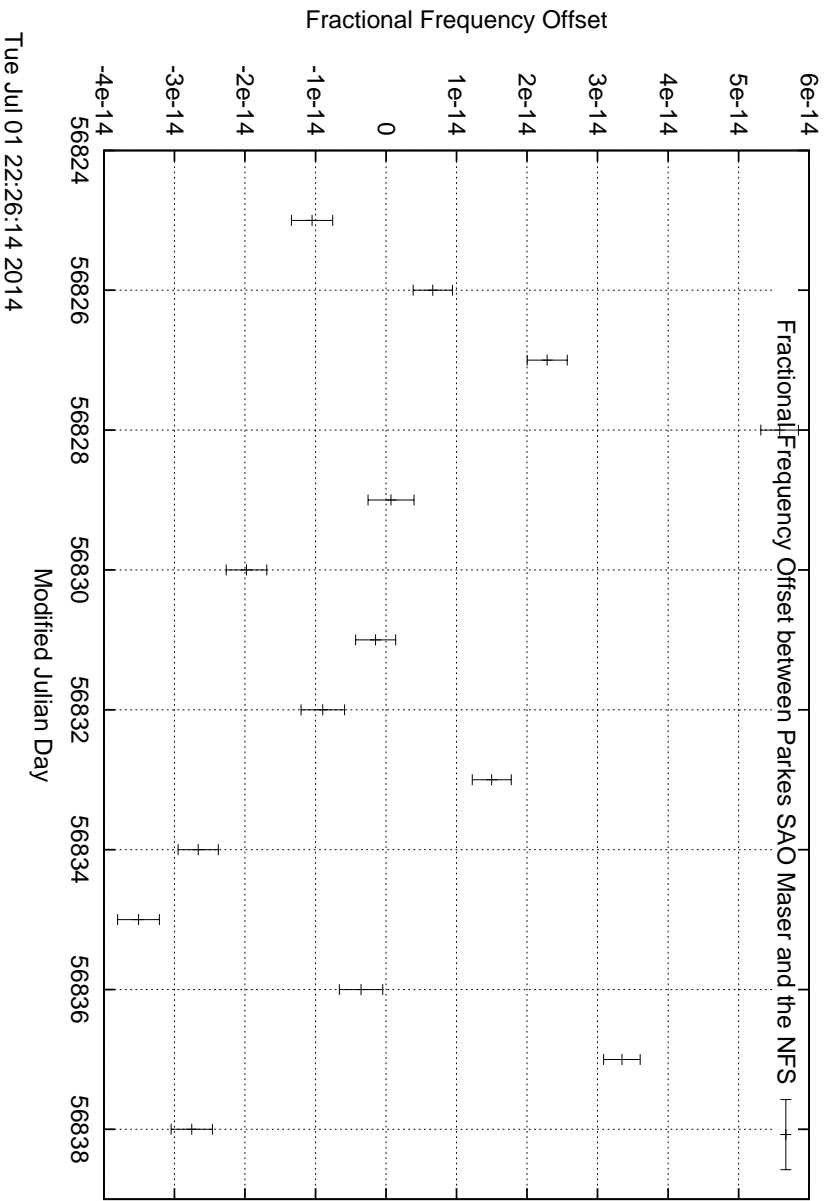

GPS Common-View Time-Transfer between ATNF Parkes and NMI Sydney

GPS Common-View Frequency Transfer between ATNF Parkes and NMI Sydney

Tue Jul 01 22:26:14 2014

Modified Julian Day