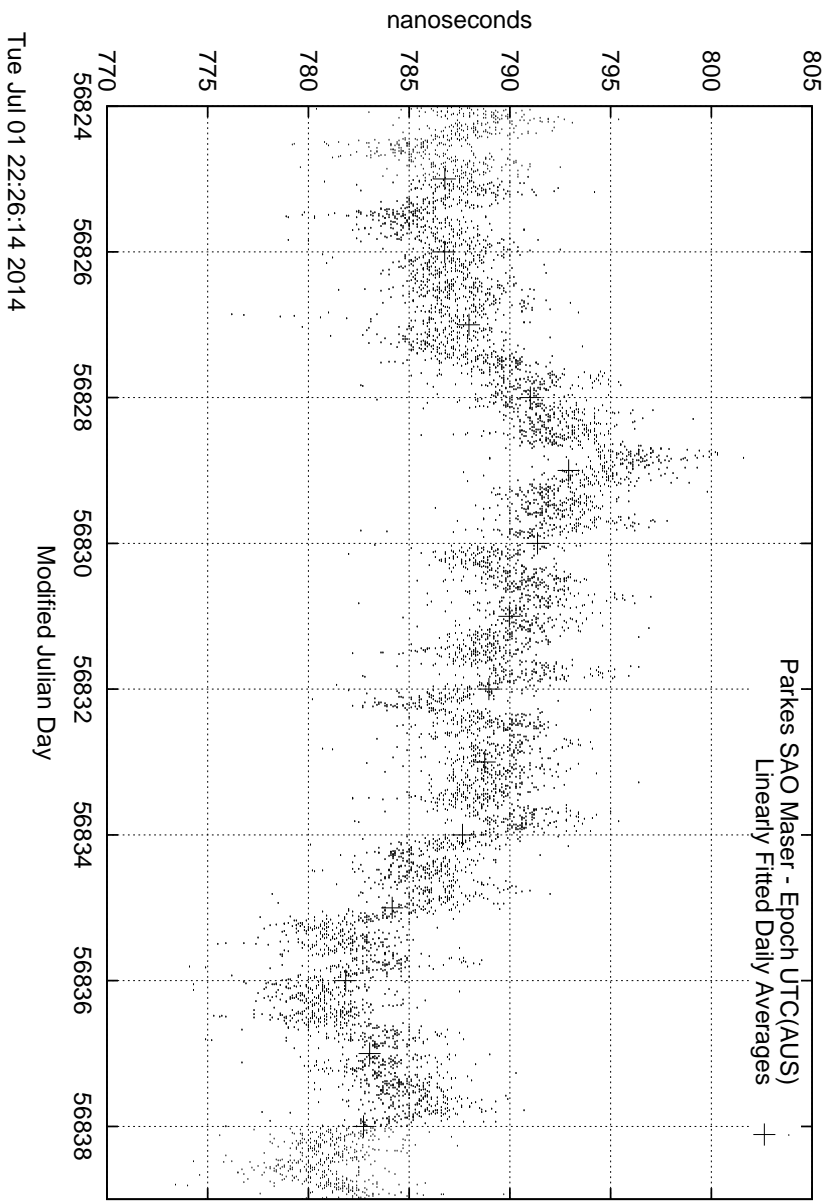

GPS Common-View Time-Transfer between ATNF Parkes and NMI Sydney

GPS Common-View Frequency Transfer between ATNF Parkes and NMI Sydney

Tue Jul 01 22:26:14 2014

Modified Julian Day