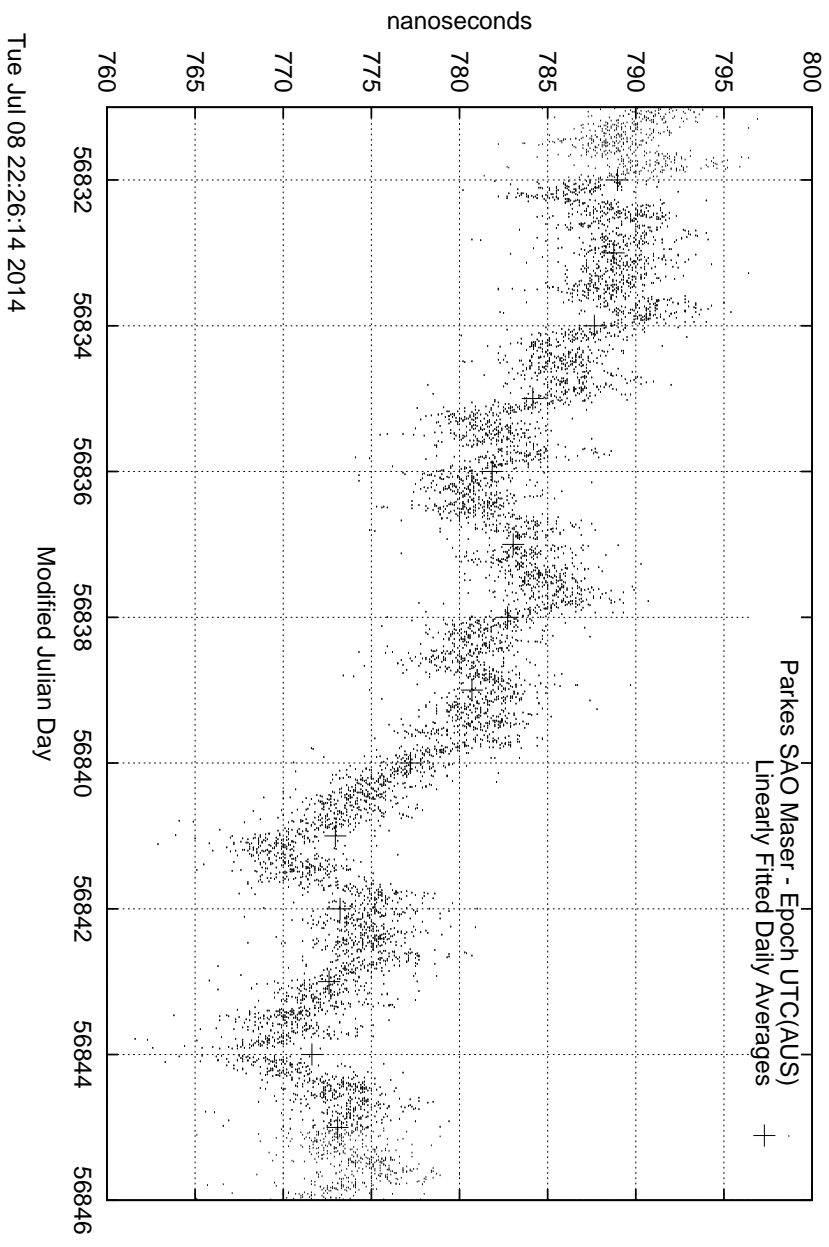

GPS Common-View Time-Transfer between ATNF Parkes and NMI Sydney

GPS Common-View Frequency Transfer between ATNF Parkes and NMI Sydney