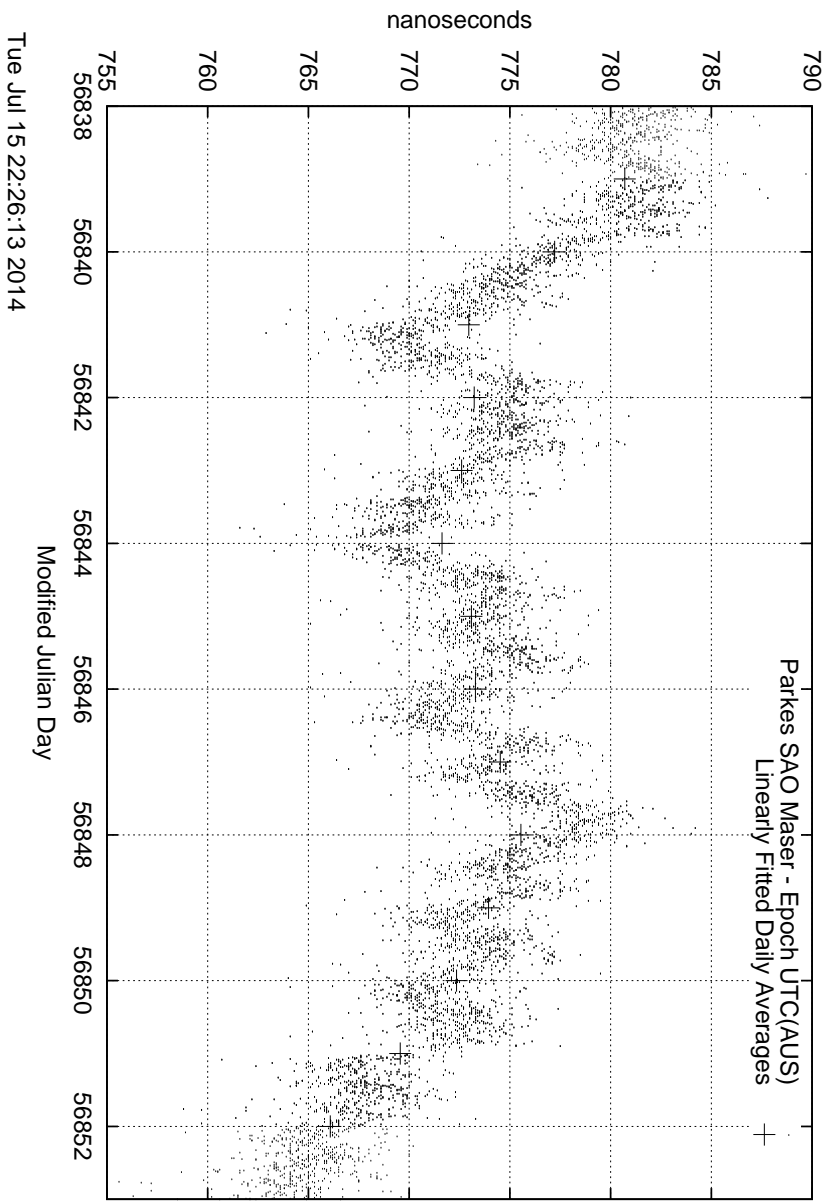

GPS Common-View Time-Transfer between ATNF Parkes and NMI Sydney

GPS Common-View Frequency Transfer between ATNF Parkes and NMI Sydney