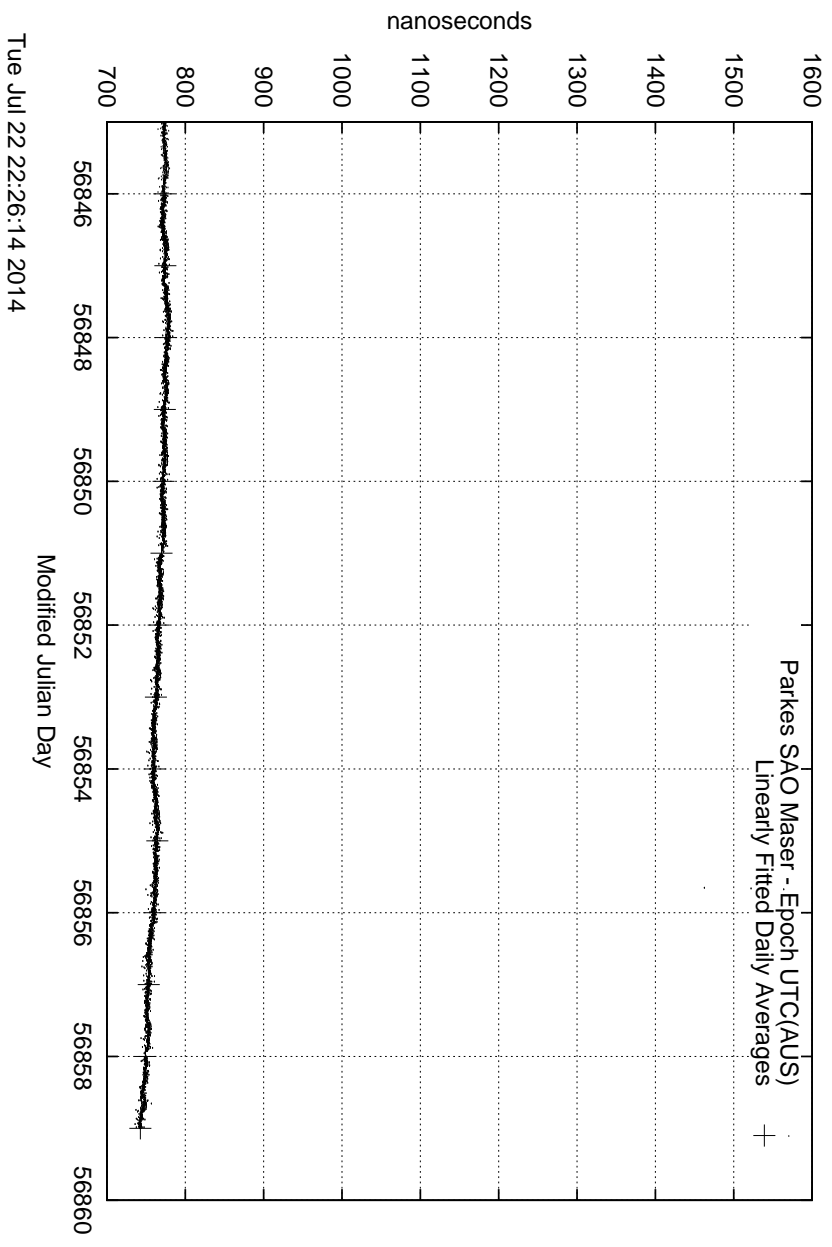

GPS Common-View Time-Transfer between ATNF Parkes and NMI Sydney

GPS Common-View Frequency Transfer between ATNF Parkes and NMI Sydney