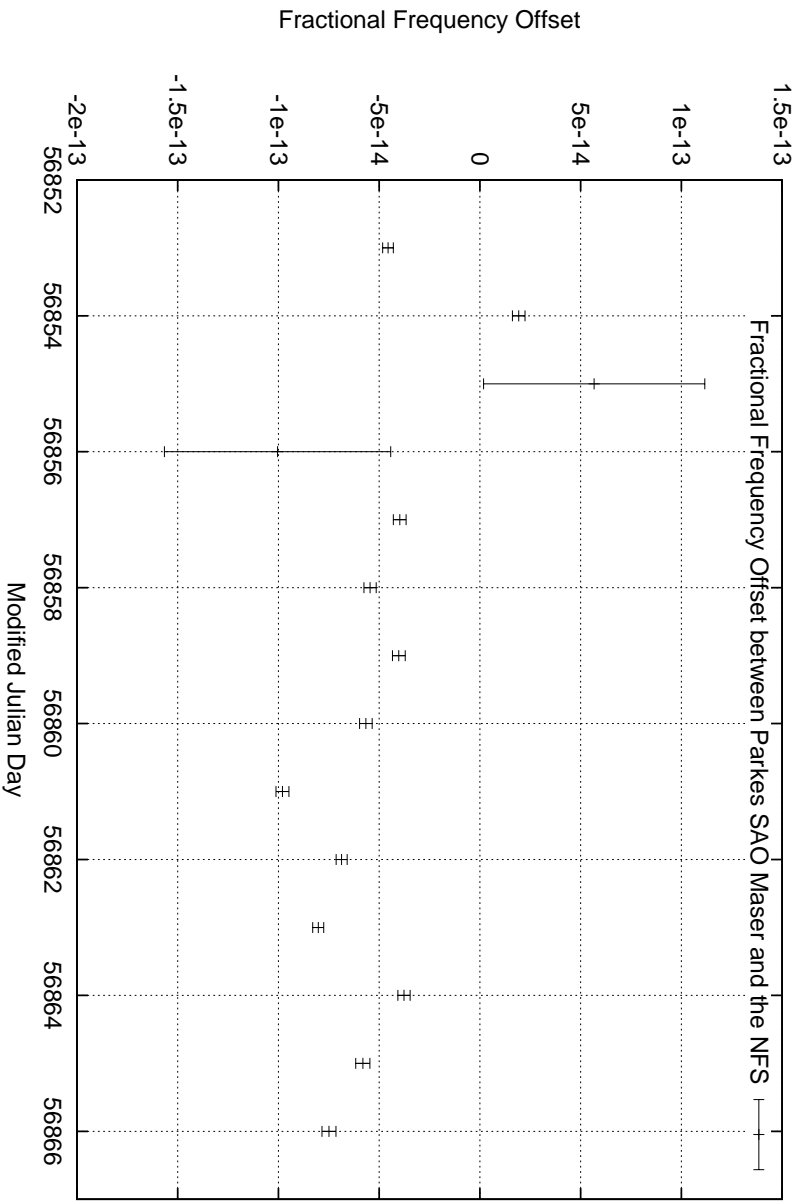

GPS Common-View Time-Transfer between ATNF Parkes and NMI Sydney

Tue Jul 29 22:26:14 2014

GPS Common-View Frequency Transfer between ATNF Parkes and NMI Sydney

Tue Jul 29 22:26:14 2014