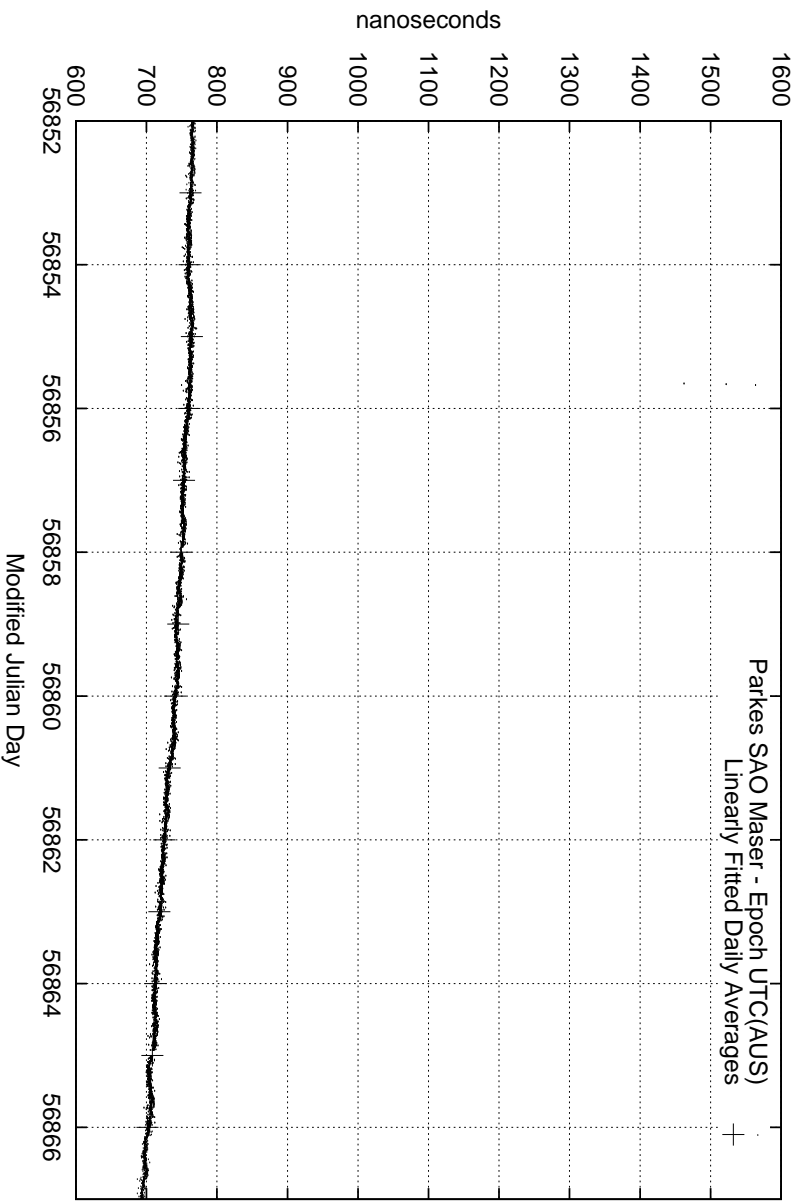

GPS Common-View Time-Transfer between ATNF Parkes and NMI Sydney

Tue Jul 29 22:26:14 2014

GPS Common-View Frequency Transfer between ATNF Parkes and NMI Sydney

Tue Jul 29 22:26:14 2014