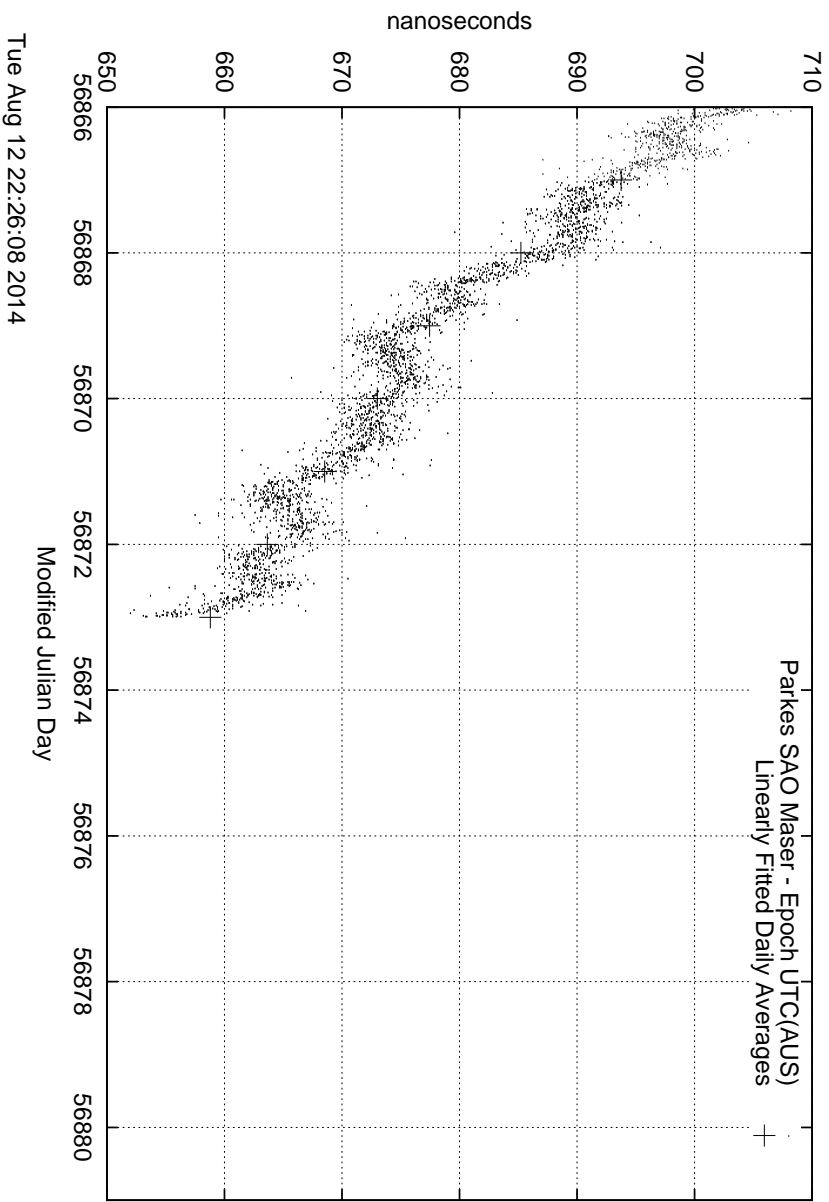

GPS Common-View Time-Transfer between ATNF Parkes and NMI Sydney

GPS Common-View Frequency Transfer between ATNF Parkes and NMI Sydney