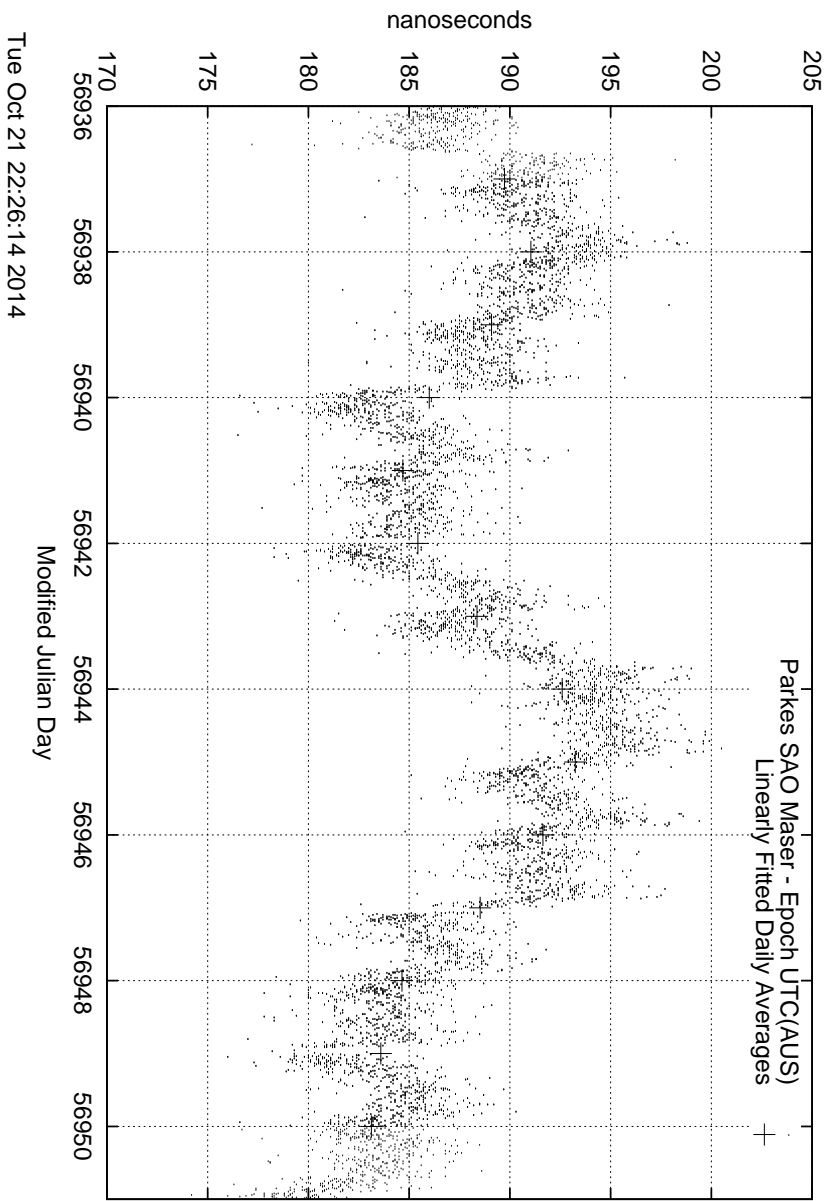

GPS Common-View Time-Transfer between ATNF Parkes and NMI Sydney

GPS Common-View Frequency Transfer between ATNF Parkes and NMI Sydney