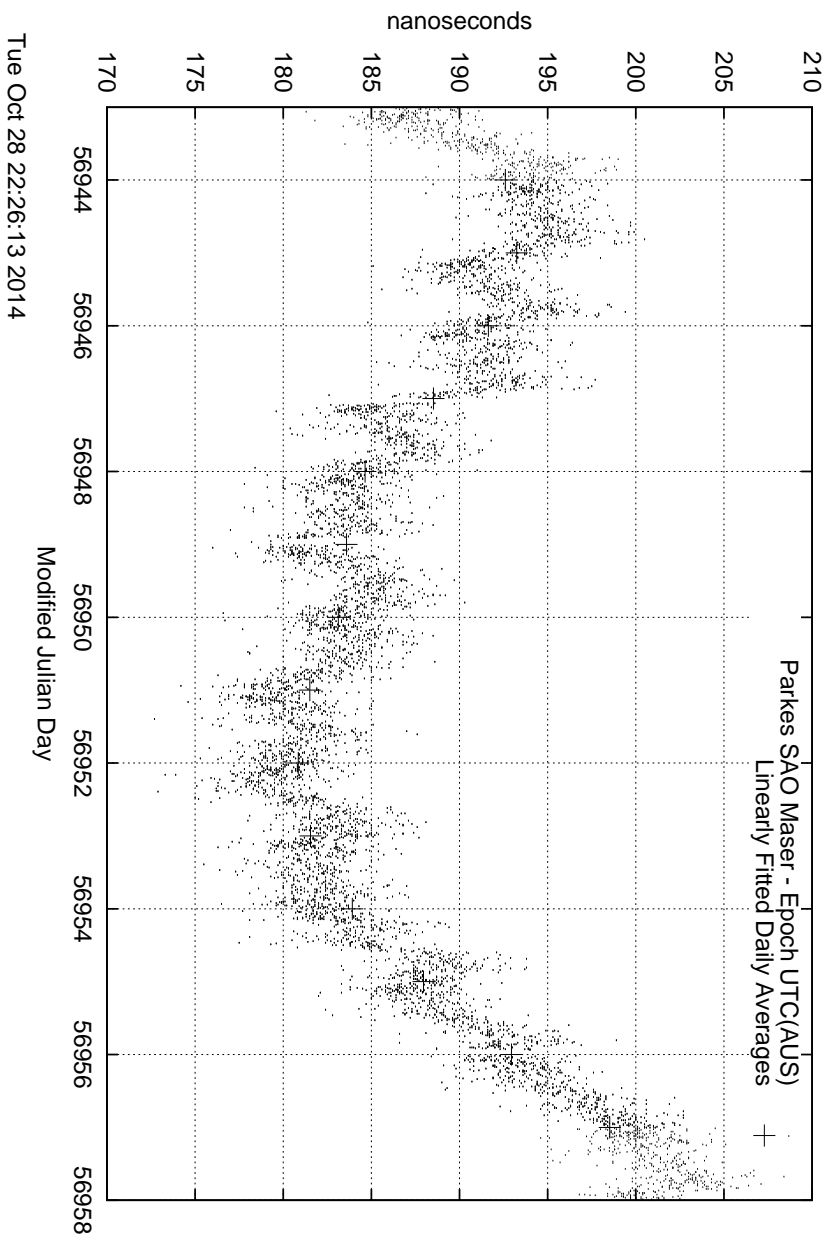

GPS Common-View Time-Transfer between ATNF Parkes and NMI Sydney

GPS Common-View Frequency Transfer between ATNF Parkes and NMI Sydney