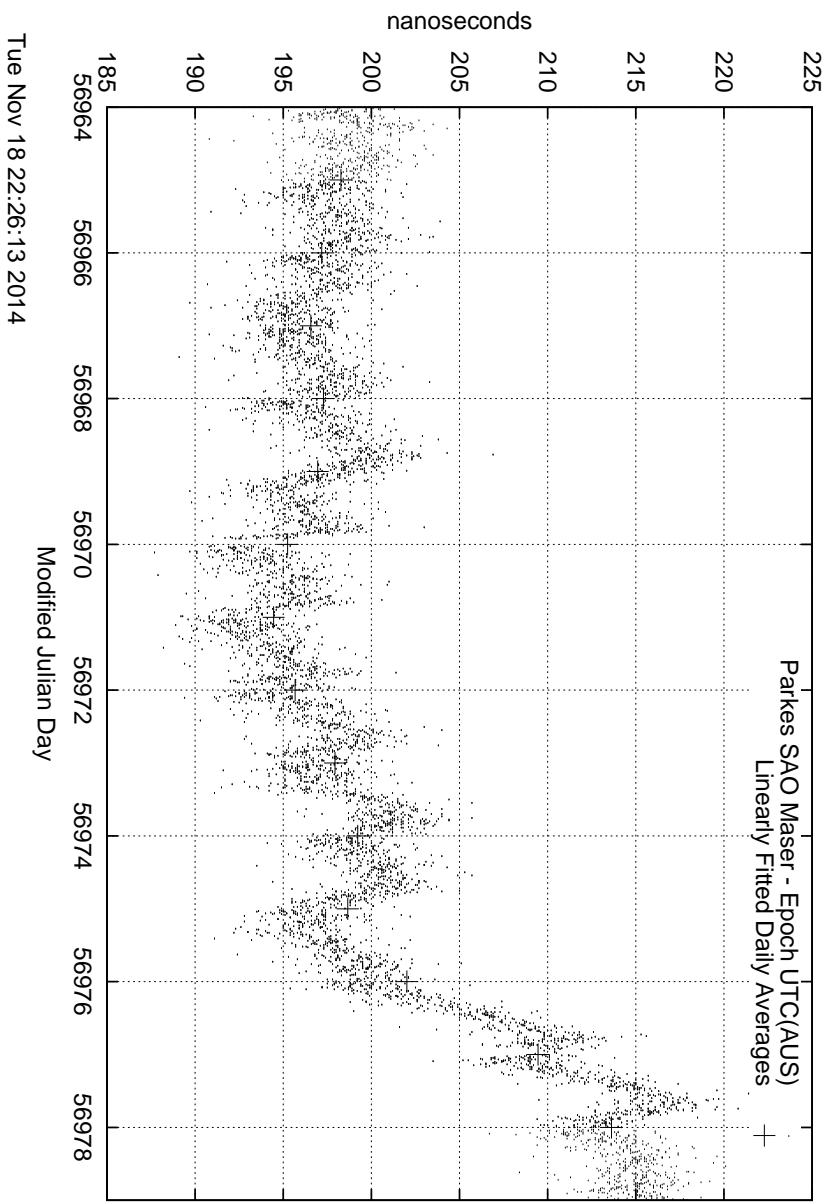

GPS Common-View Time-Transfer between ATNF Parkes and NMI Sydney

GPS Common-View Frequency Transfer between ATNF Parkes and NMI Sydney