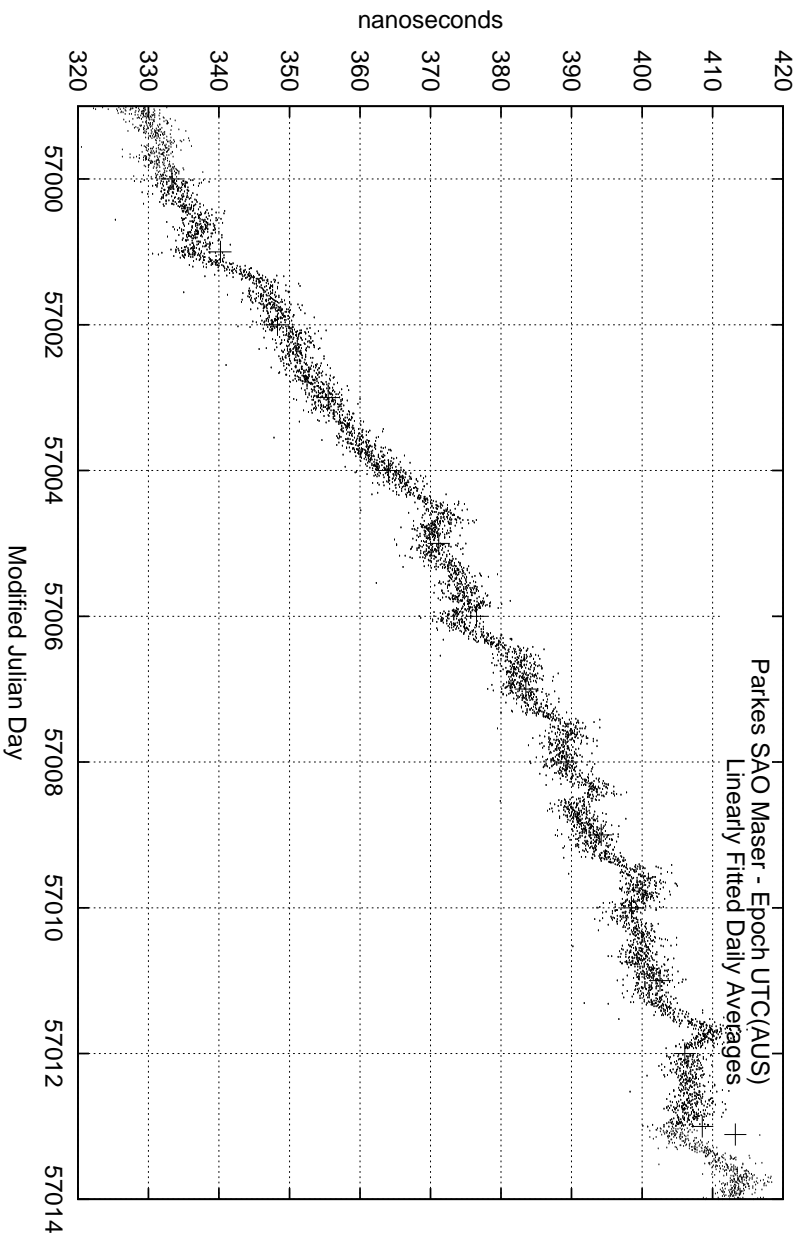

GPS Common-View Time-Transfer between ATNF Parkes and NMI Sydney

GPS Common-View Frequency Transfer between ATNF Parkes and NMI Sydney