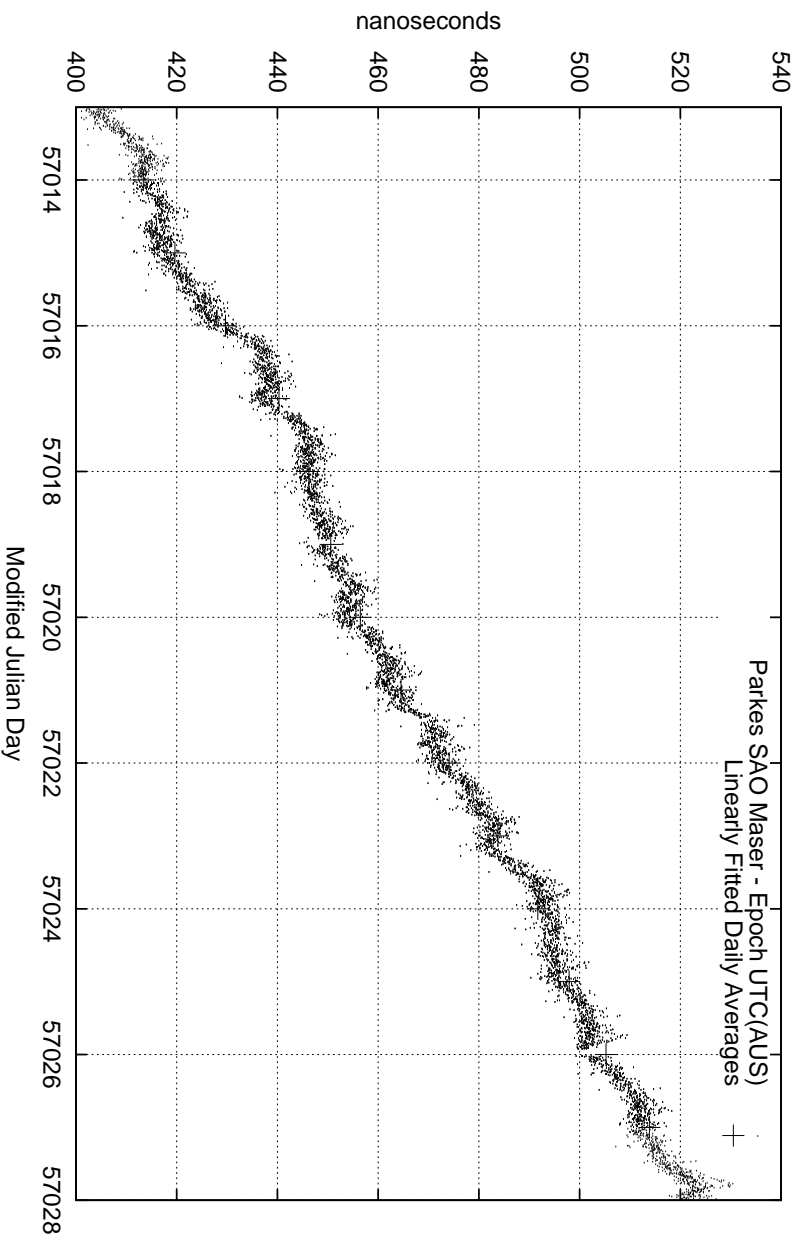

GPS Common-View Time-Transfer between ATNF Parkes and NMI Sydney

GPS Common-View Frequency Transfer between ATNF Parkes and NMI Sydney