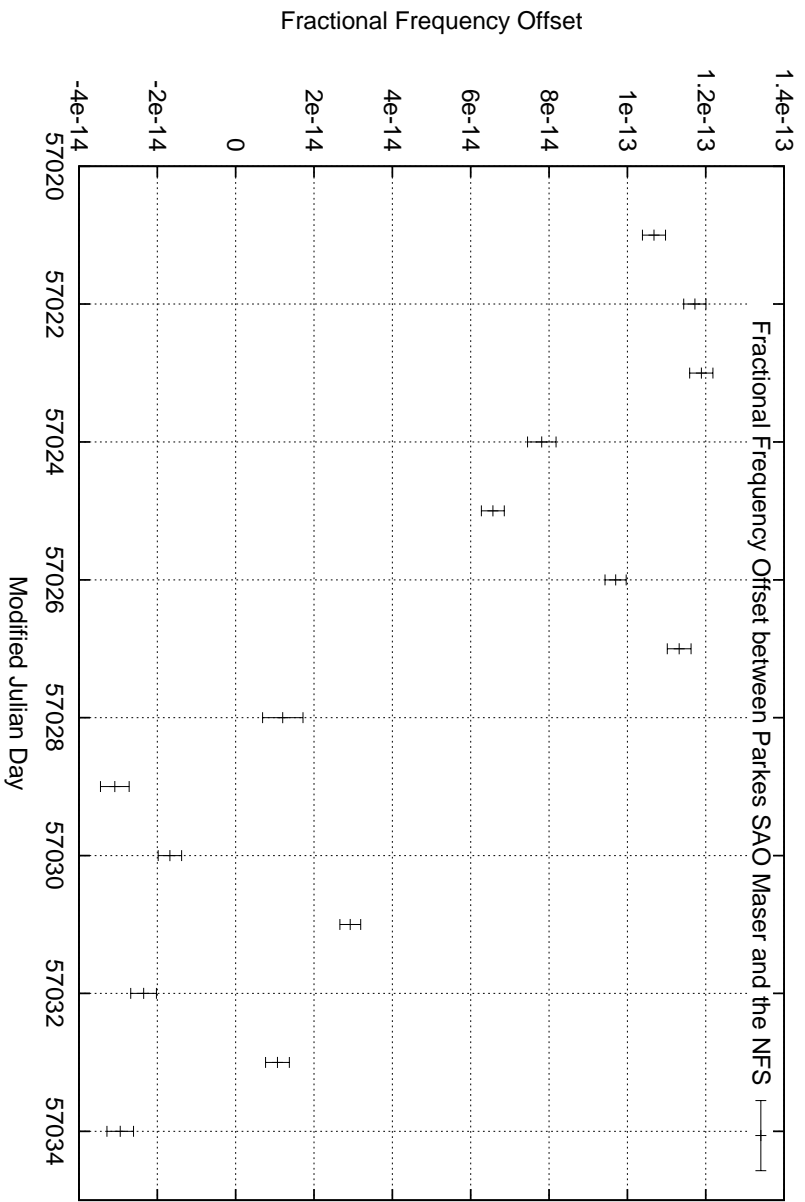

GPS Common-View Time-Transfer between ATNF Parkes and NMI Sydney

GPS Common-View Frequency Transfer between ATNF Parkes and NMI Sydney

Tue Jan 13 22:26:13 2015

Modified Julian Day