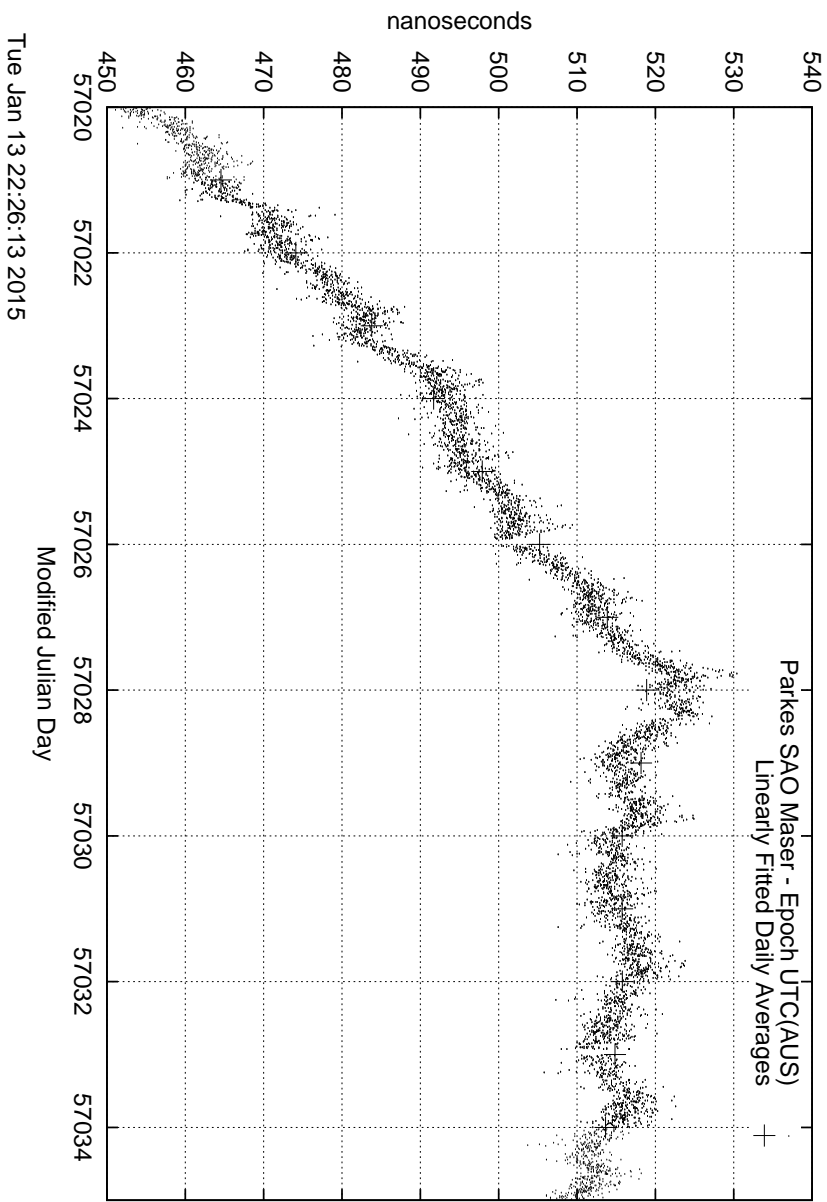

GPS Common-View Time-Transfer between ATNF Parkes and NMI Sydney

GPS Common-View Frequency Transfer between ATNF Parkes and NMI Sydney

Tue Jan 13 22:26:13 2015

Modified Julian Day