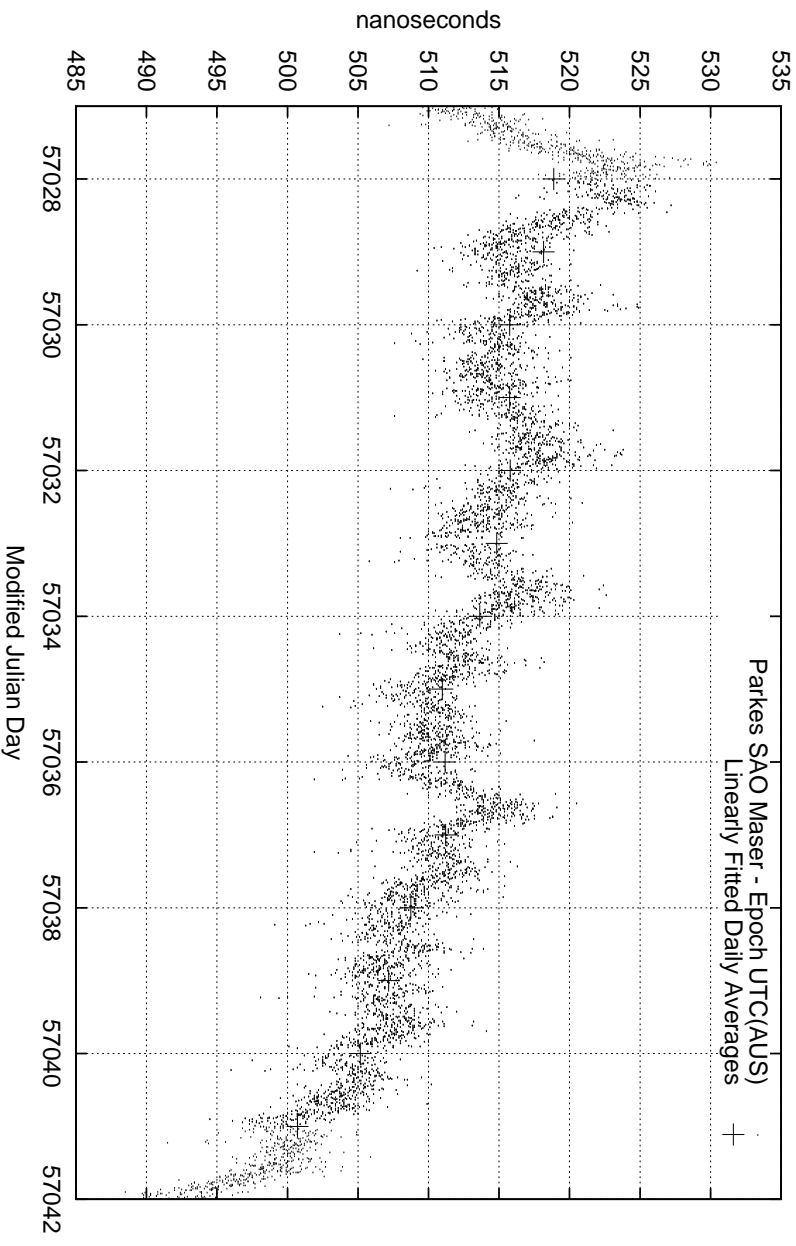

GPS Common-View Time-Transfer between ATNF Parkes and NMI Sydney

GPS Common-View Frequency Transfer between ATNF Parkes and NMI Sydney