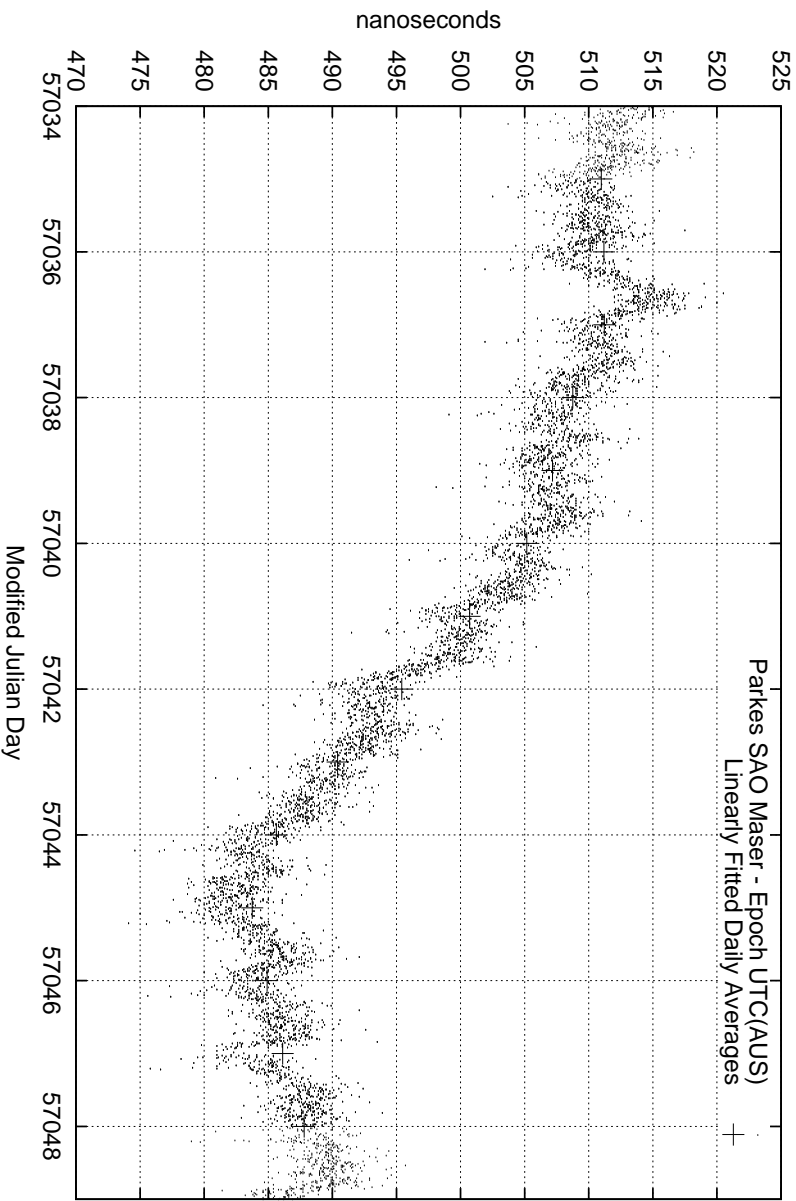

GPS Common-View Time-Transfer between ATNF Parkes and NMI Sydney

GPS Common-View Frequency Transfer between ATNF Parkes and NMI Sydney