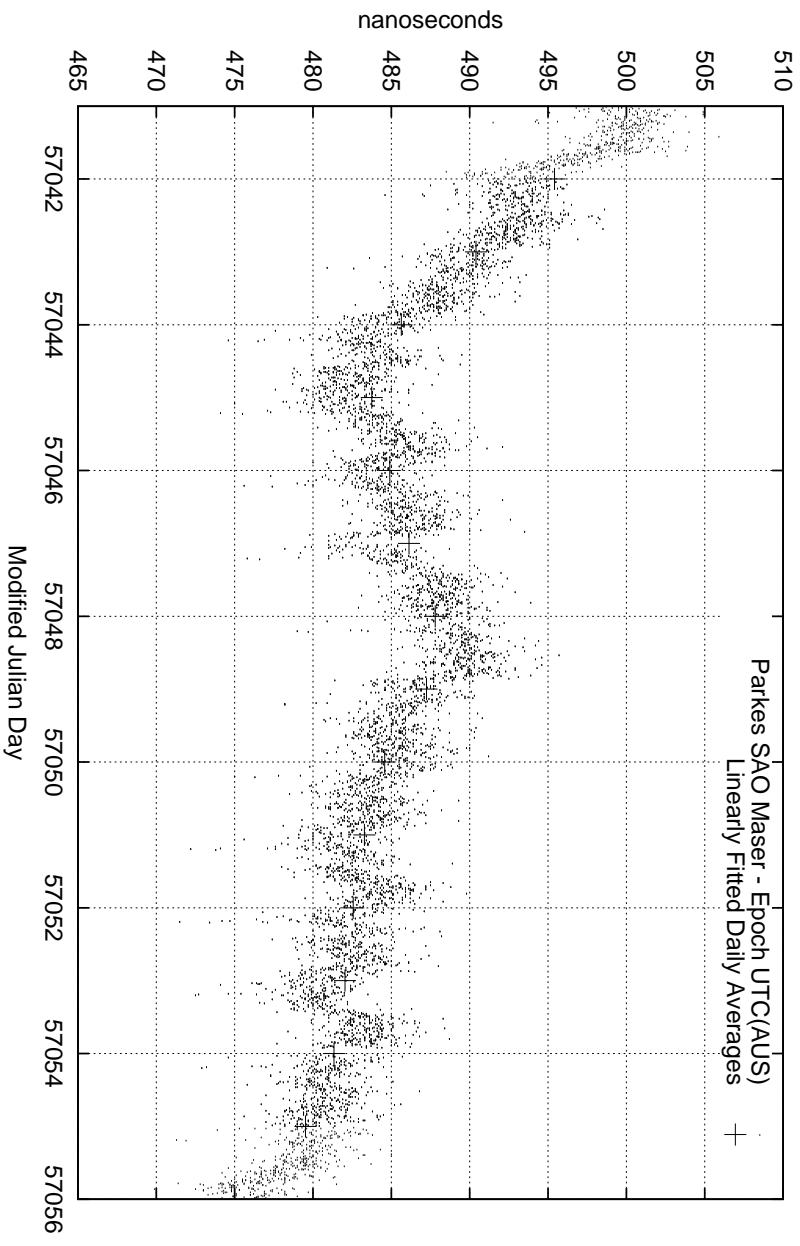

GPS Common-View Time-Transfer between ATNF Parkes and NMI Sydney

GPS Common-View Frequency Transfer between ATNF Parkes and NMI Sydney