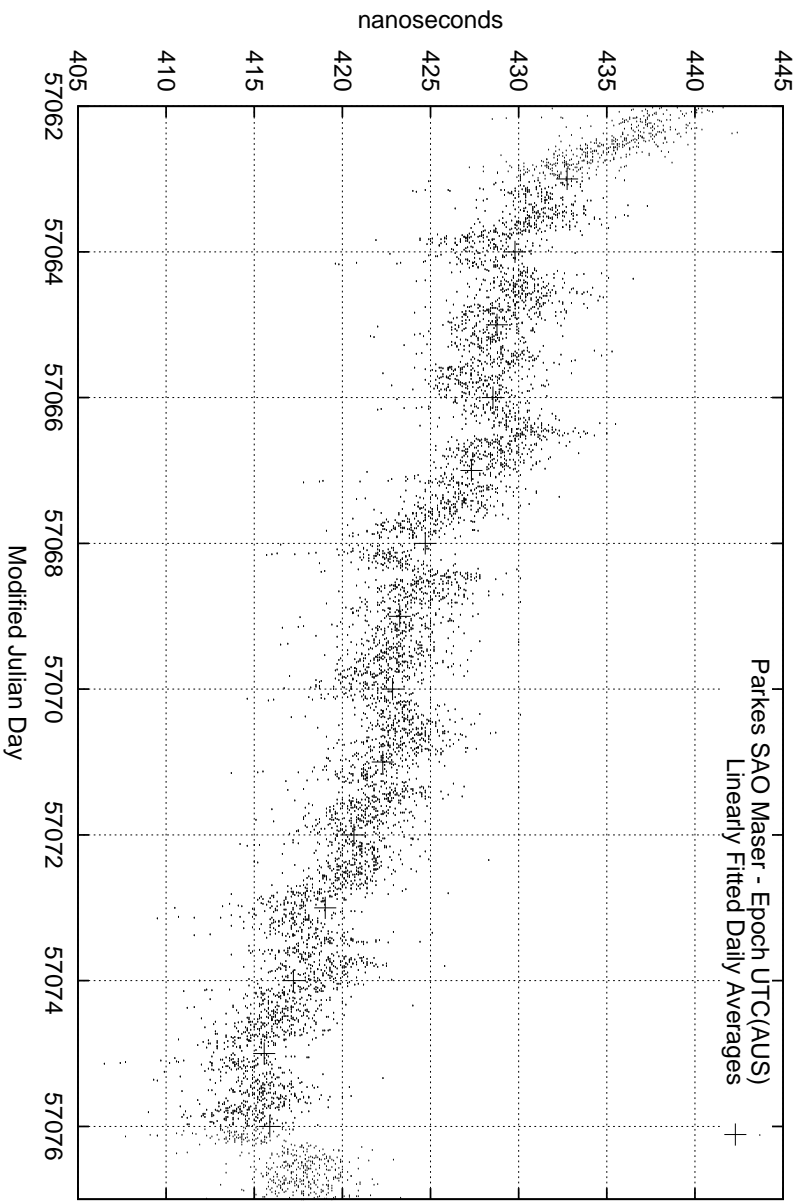

GPS Common-View Time-Transfer between ATNF Parkes and NMI Sydney

GPS Common-View Frequency Transfer between ATNF Parkes and NMI Sydney