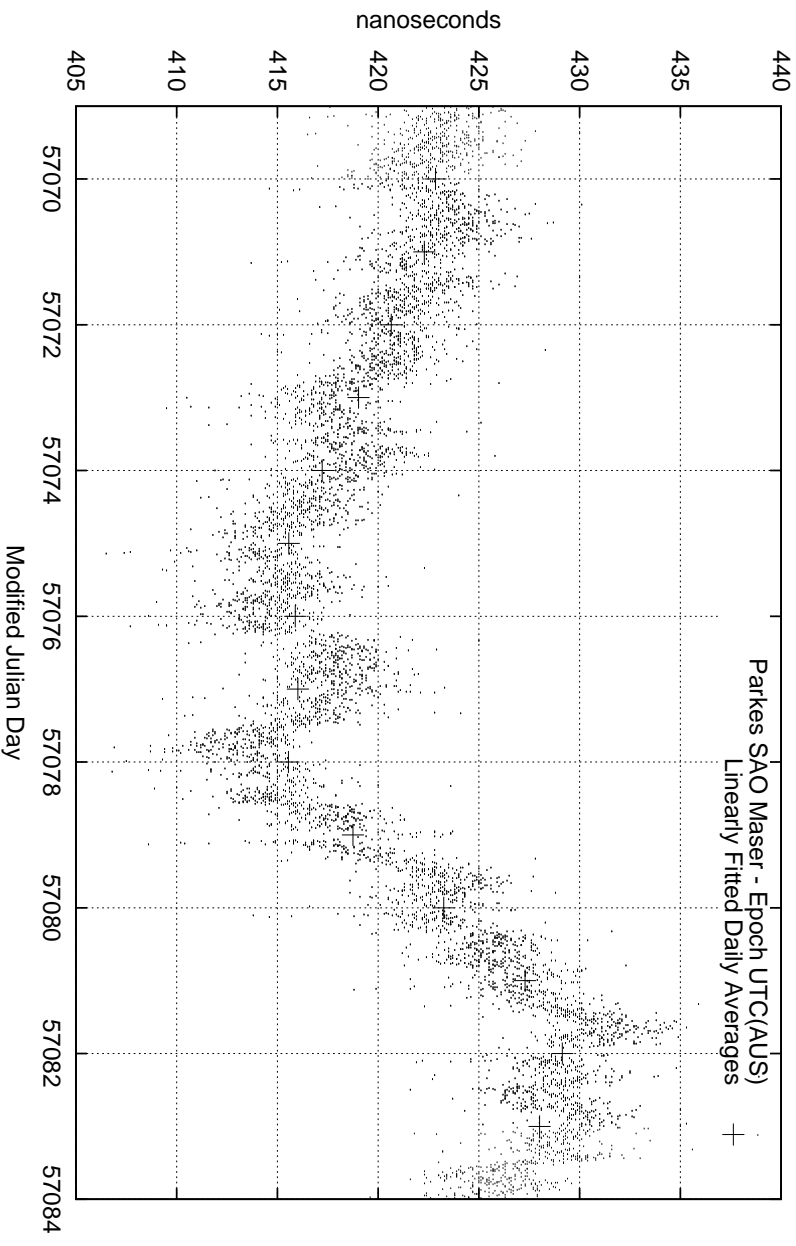

GPS Common-View Time-Transfer between ATNF Parkes and NMI Sydney

GPS Common-View Frequency Transfer between ATNF Parkes and NMI Sydney