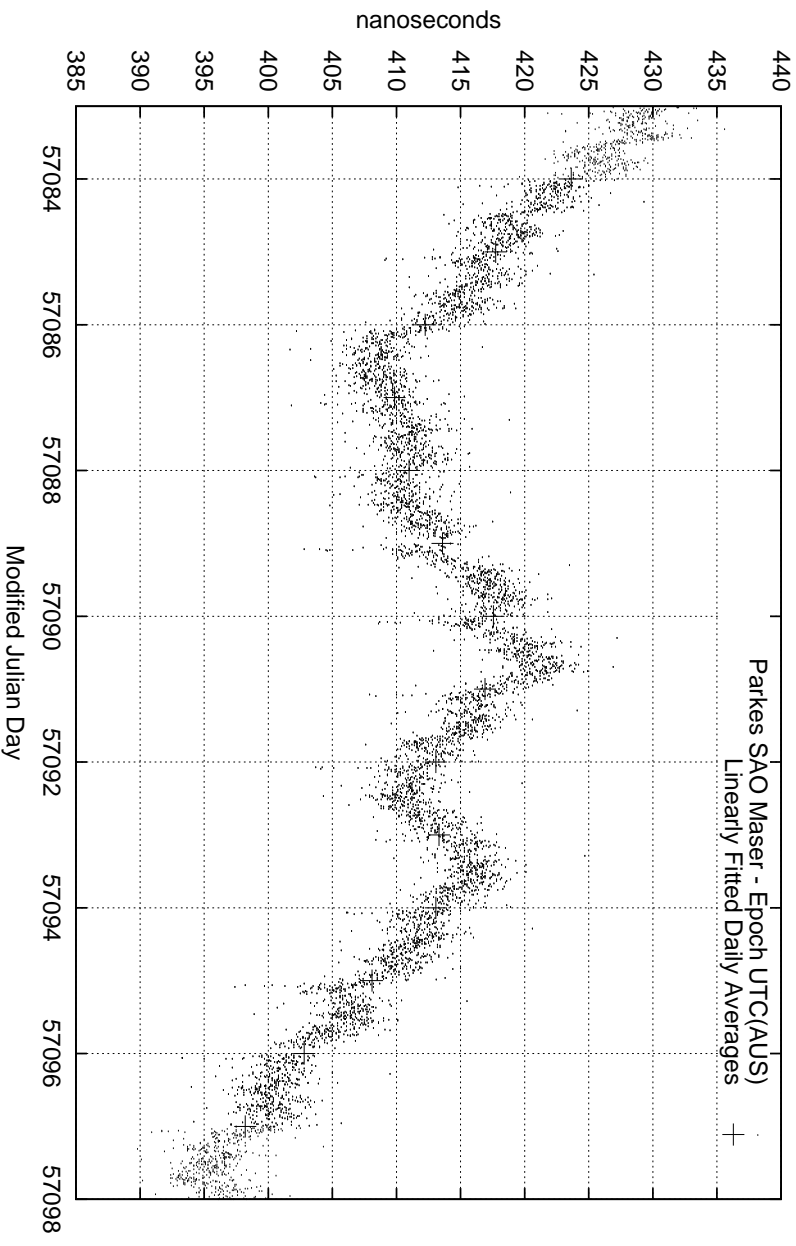

GPS Common-View Time-Transfer between ATNF Parkes and NMI Sydney

GPS Common-View Frequency Transfer between ATNF Parkes and NMI Sydney