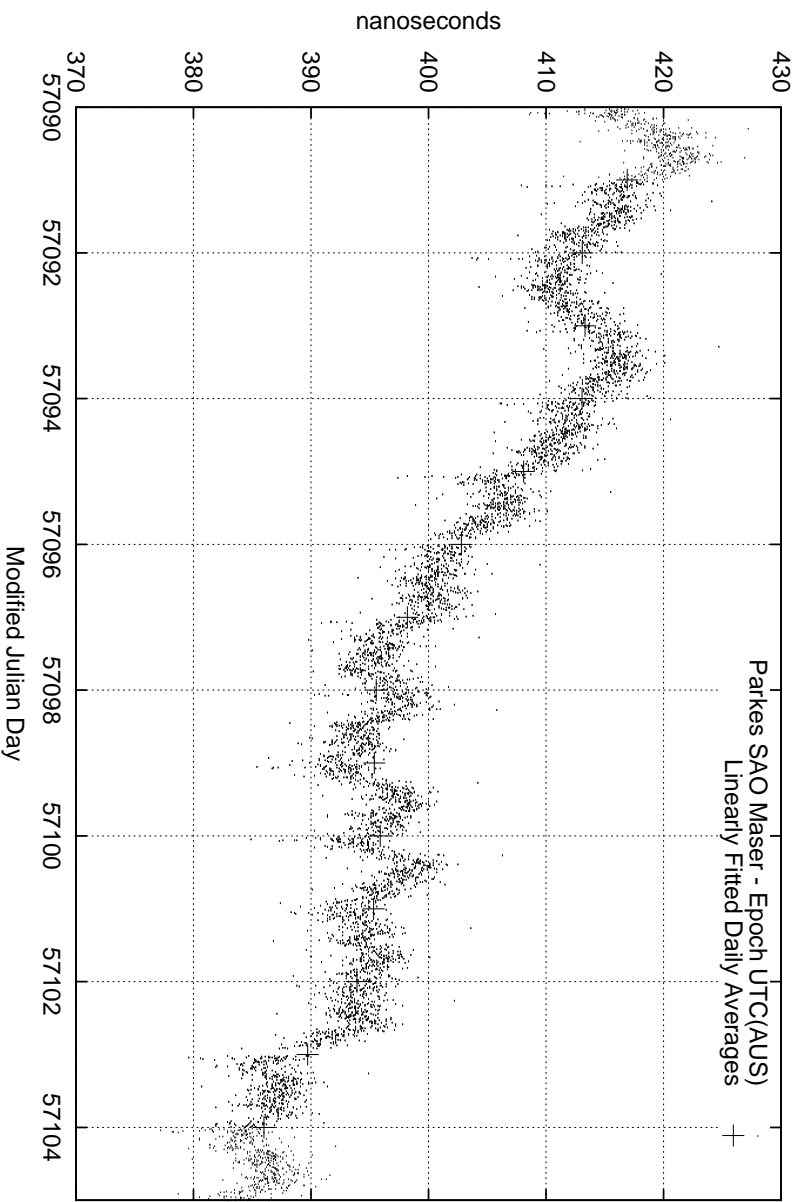

GPS Common-View Time-Transfer between ATNF Parkes and NMI Sydney

GPS Common-View Frequency Transfer between ATNF Parkes and NMI Sydney