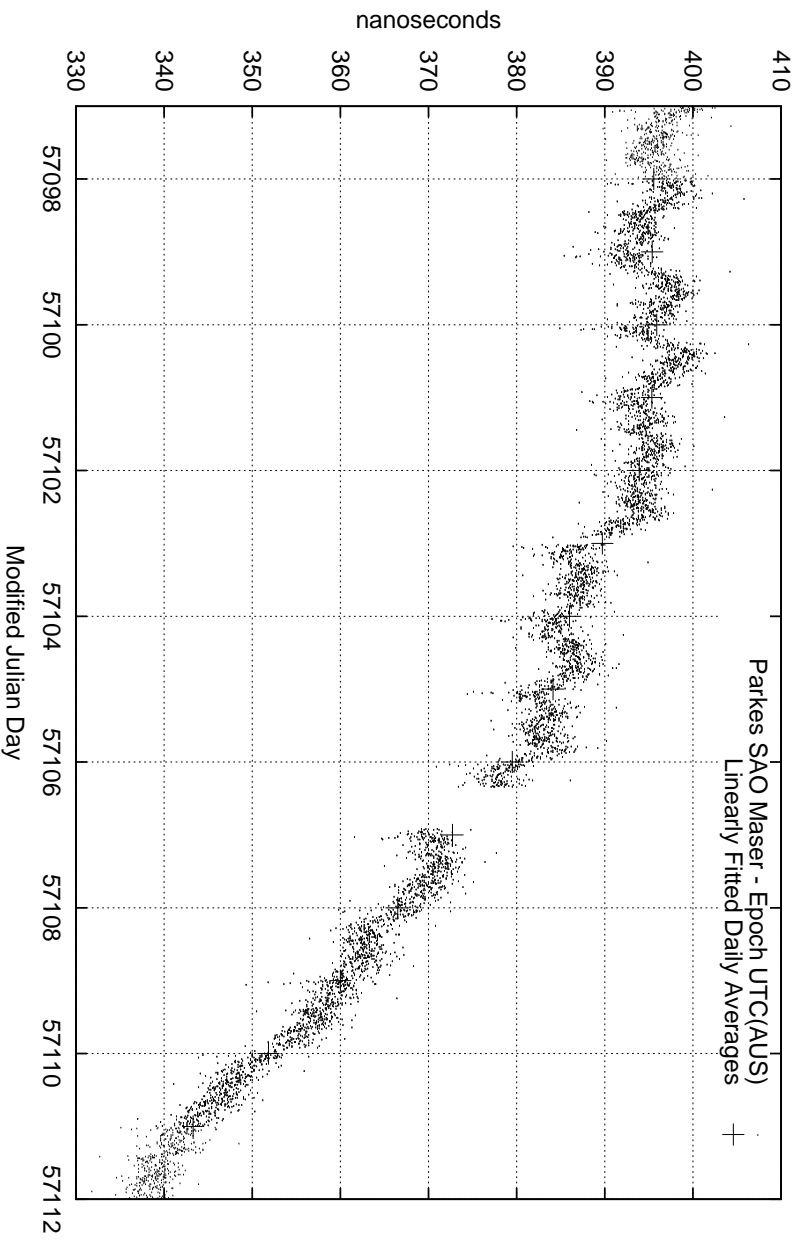

GPS Common-View Time-Transfer between ATNF Parkes and NMI Sydney

GPS Common-View Frequency Transfer between ATNF Parkes and NMI Sydney