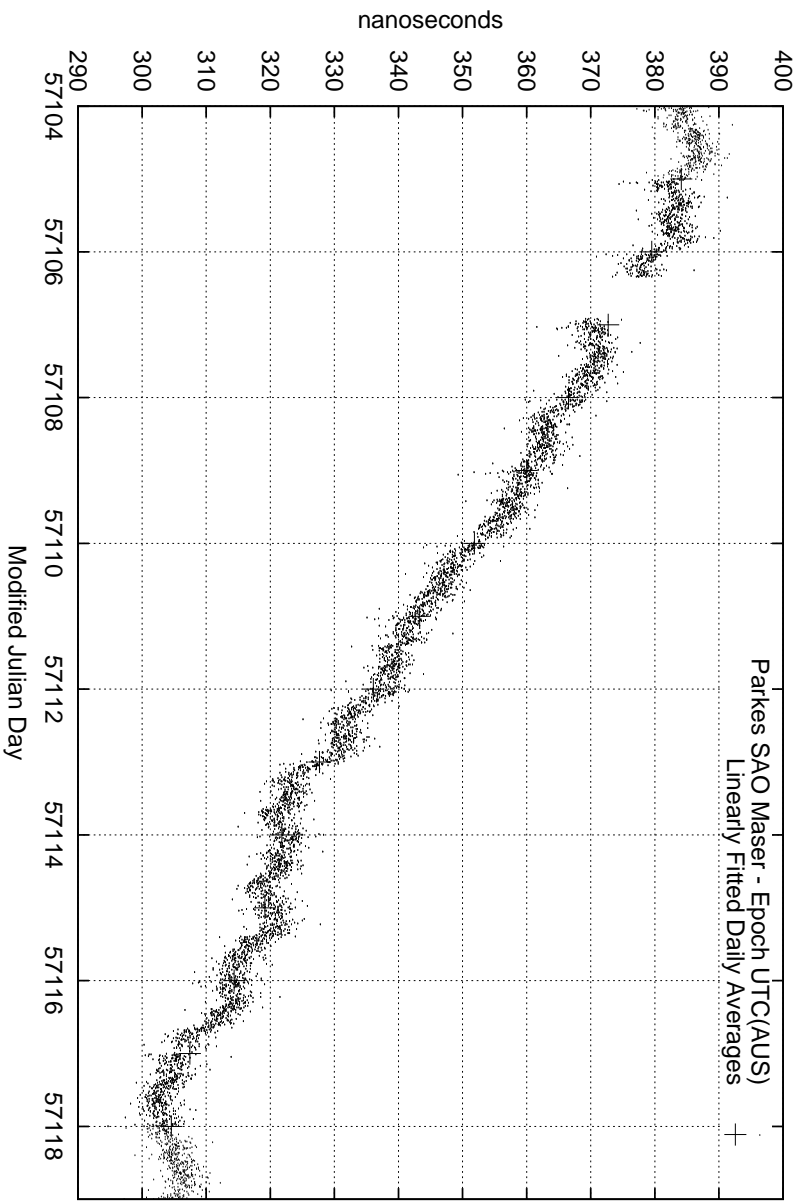

GPS Common-View Time-Transfer between ATNF Parkes and NMI Sydney

GPS Common-View Frequency Transfer between ATNF Parkes and NMI Sydney