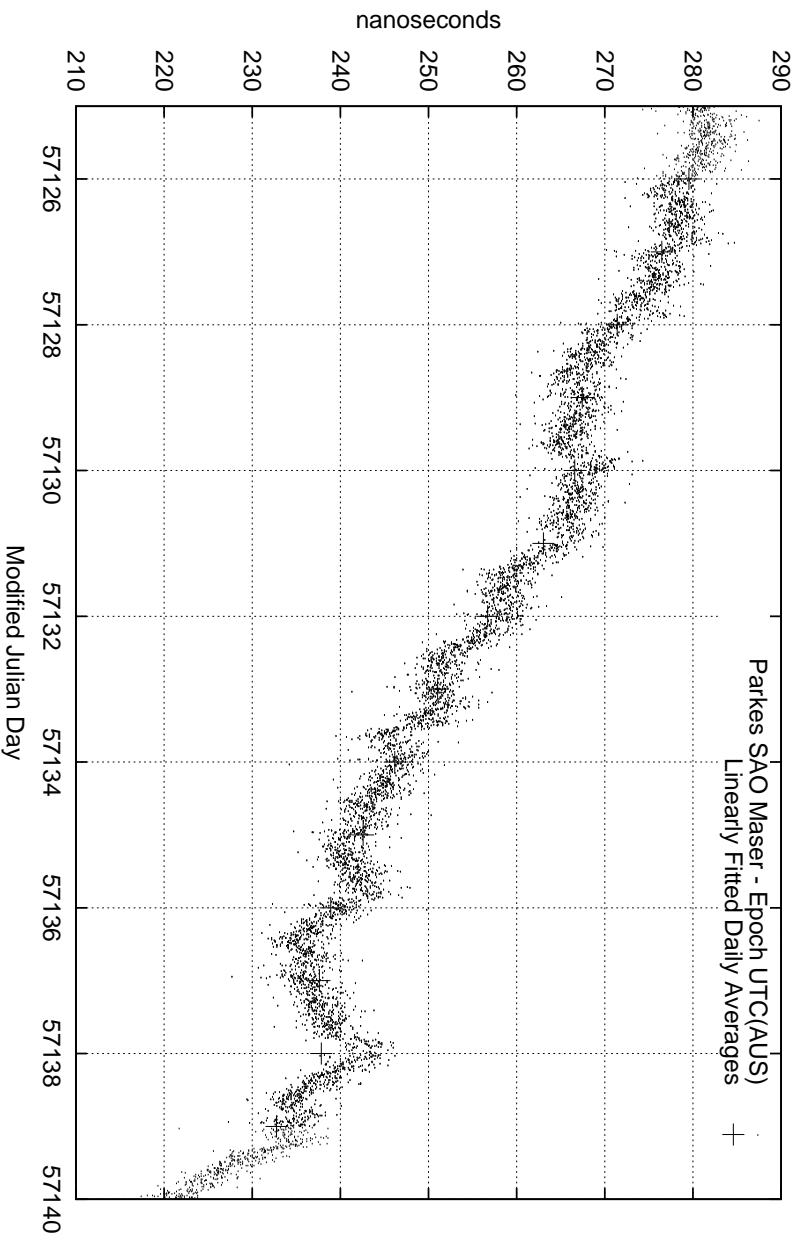

GPS Common-View Time-Transfer between ATNF Parkes and NMI Sydney

GPS Common-View Frequency Transfer between ATNF Parkes and NMI Sydney