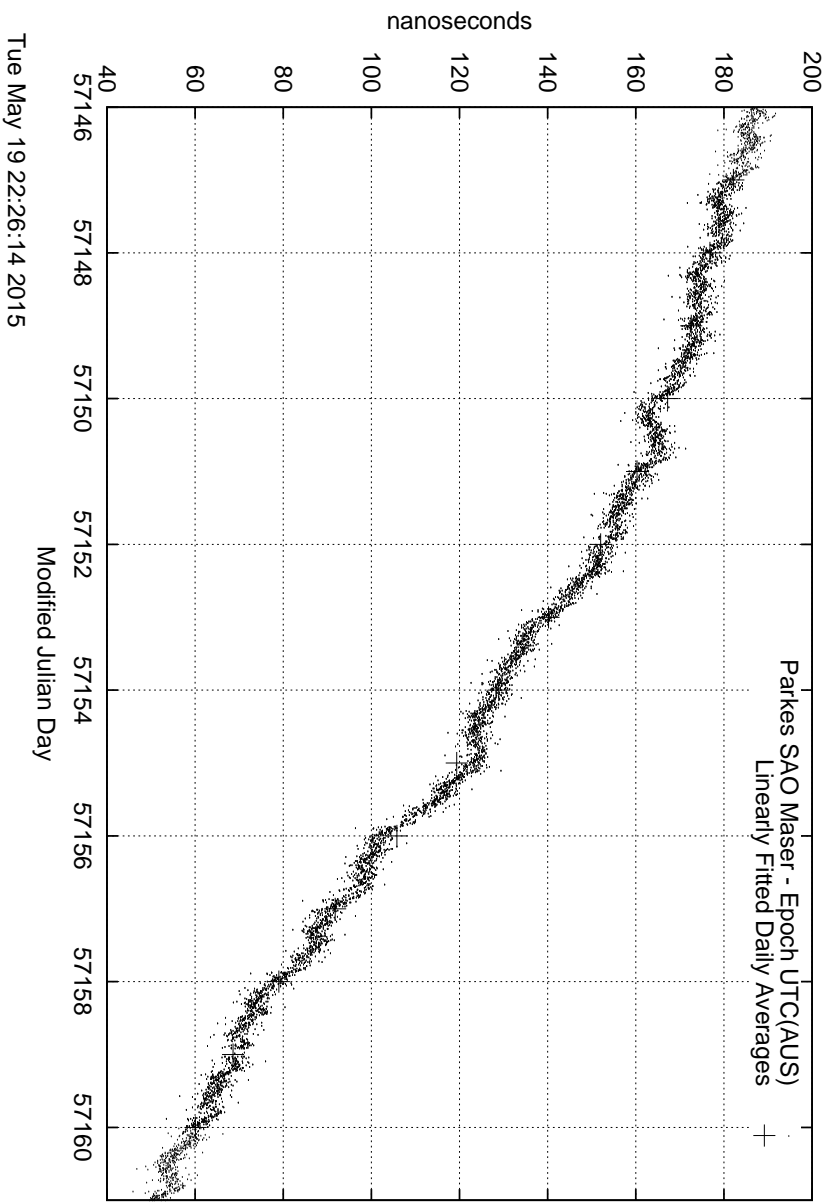

GPS Common-View Time-Transfer between ATNF Parkes and NMI Sydney

GPS Common-View Frequency Transfer between ATNF Parkes and NMI Sydney