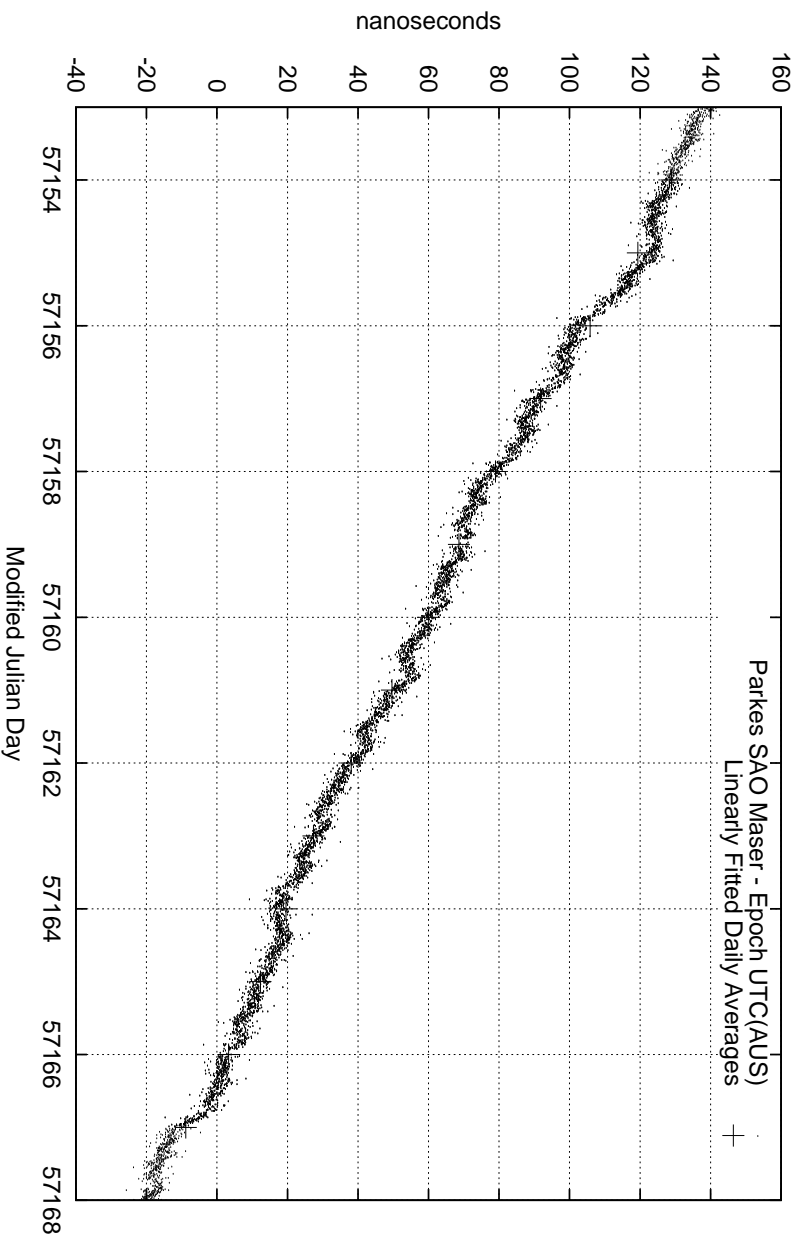

GPS Common-View Time-Transfer between ATNF Parkes and NMI Sydney

GPS Common-View Frequency Transfer between ATNF Parkes and NMI Sydney