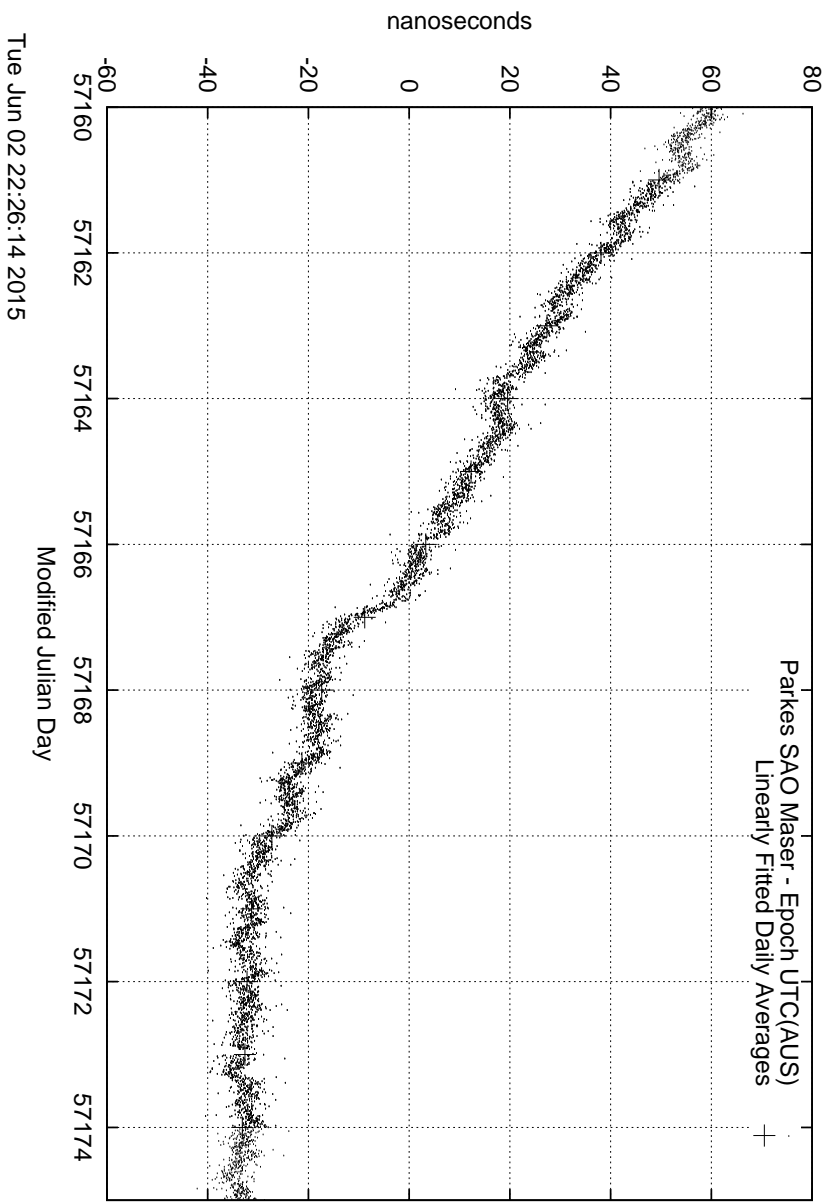

GPS Common-View Time-Transfer between ATNF Parkes and NMI Sydney

GPS Common-View Frequency Transfer between ATNF Parkes and NMI Sydney