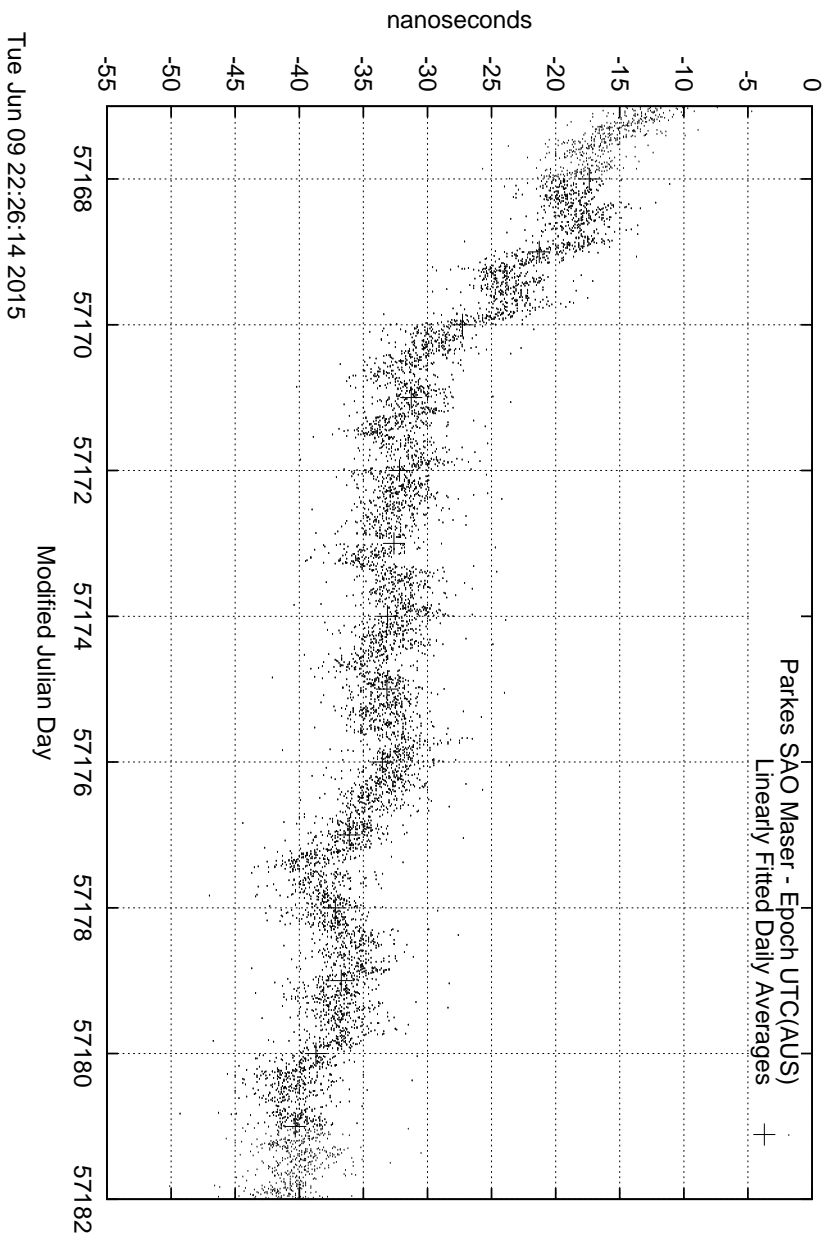

GPS Common-View Time-Transfer between ATNF Parkes and NMI Sydney

GPS Common-View Frequency Transfer between ATNF Parkes and NMI Sydney