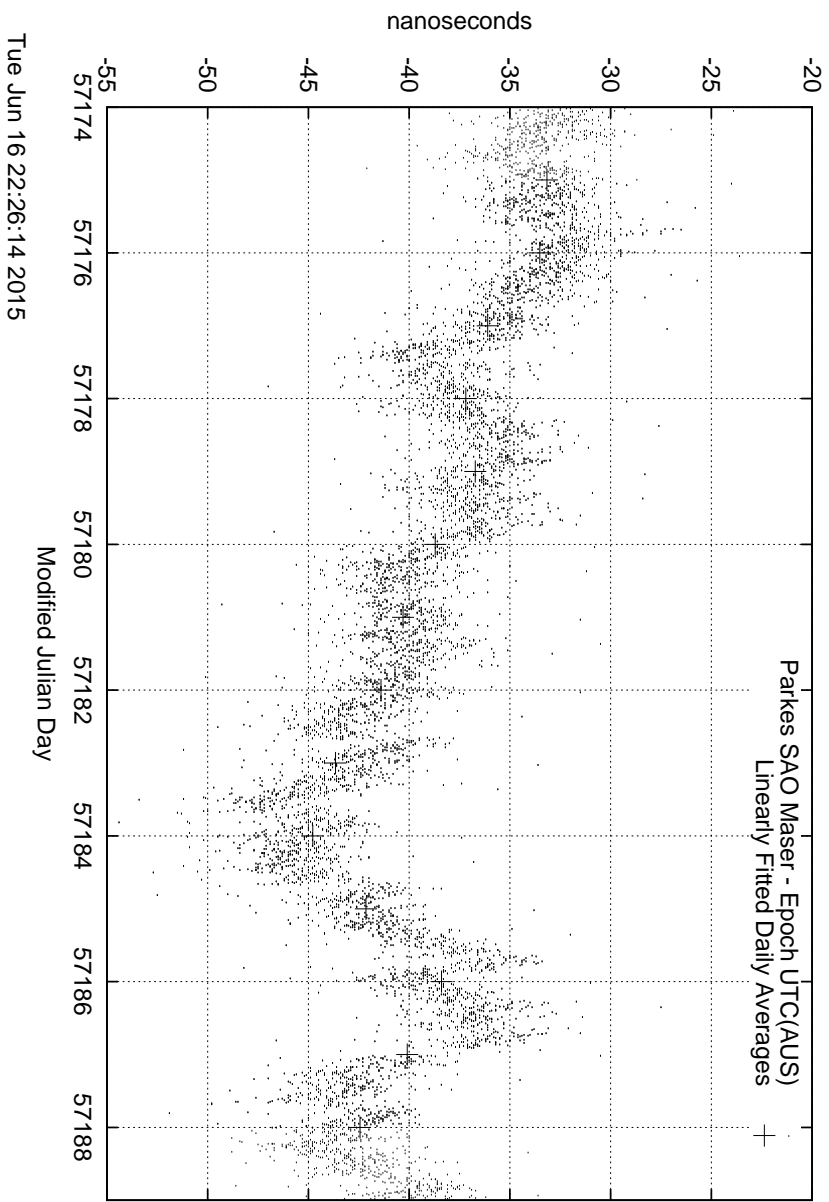

GPS Common-View Time-Transfer between ATNF Parkes and NMI Sydney

GPS Common-View Frequency Transfer between ATNF Parkes and NMI Sydney