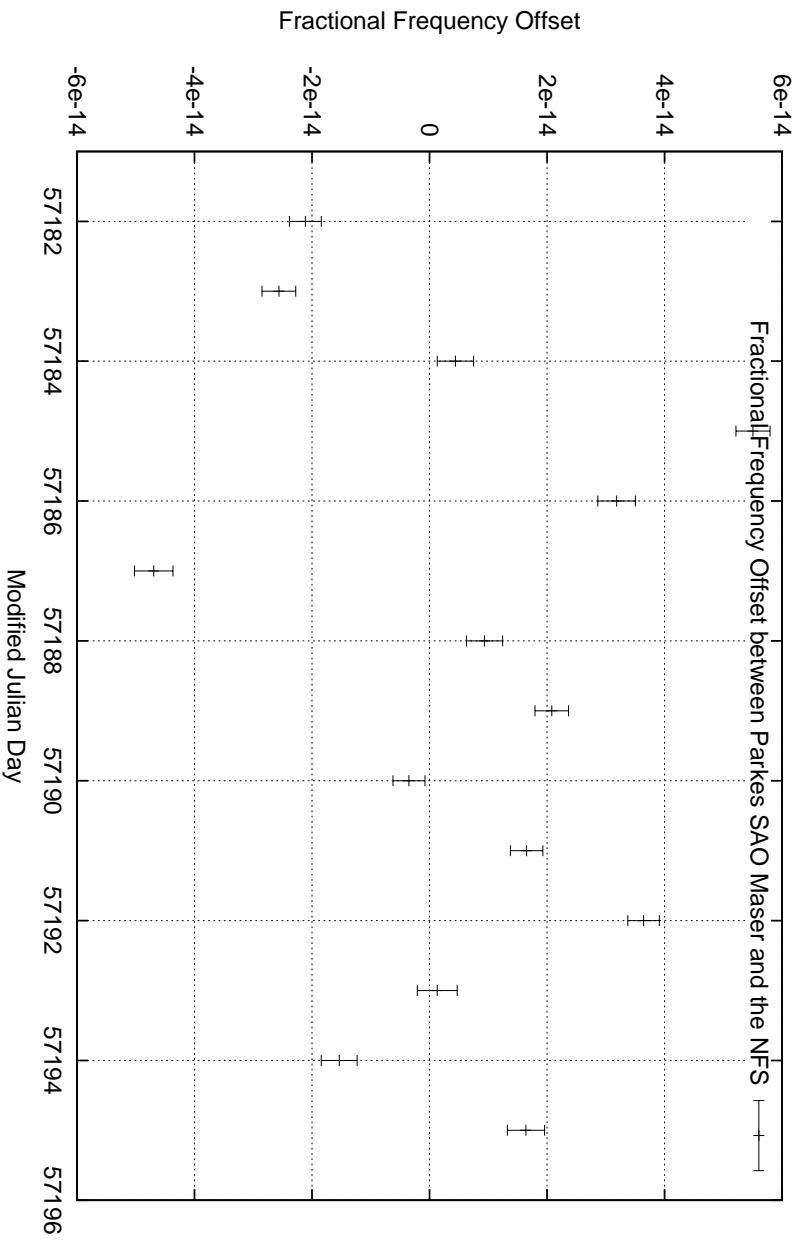

GPS Common-View Time-Transfer between ATNF Parkes and NMI Sydney

Tue Jun 23 22:26:14 2015

GPS Common-View Frequency Transfer between ATNF Parkes and NMI Sydney

Tue Jun 23 22:26:14 2015