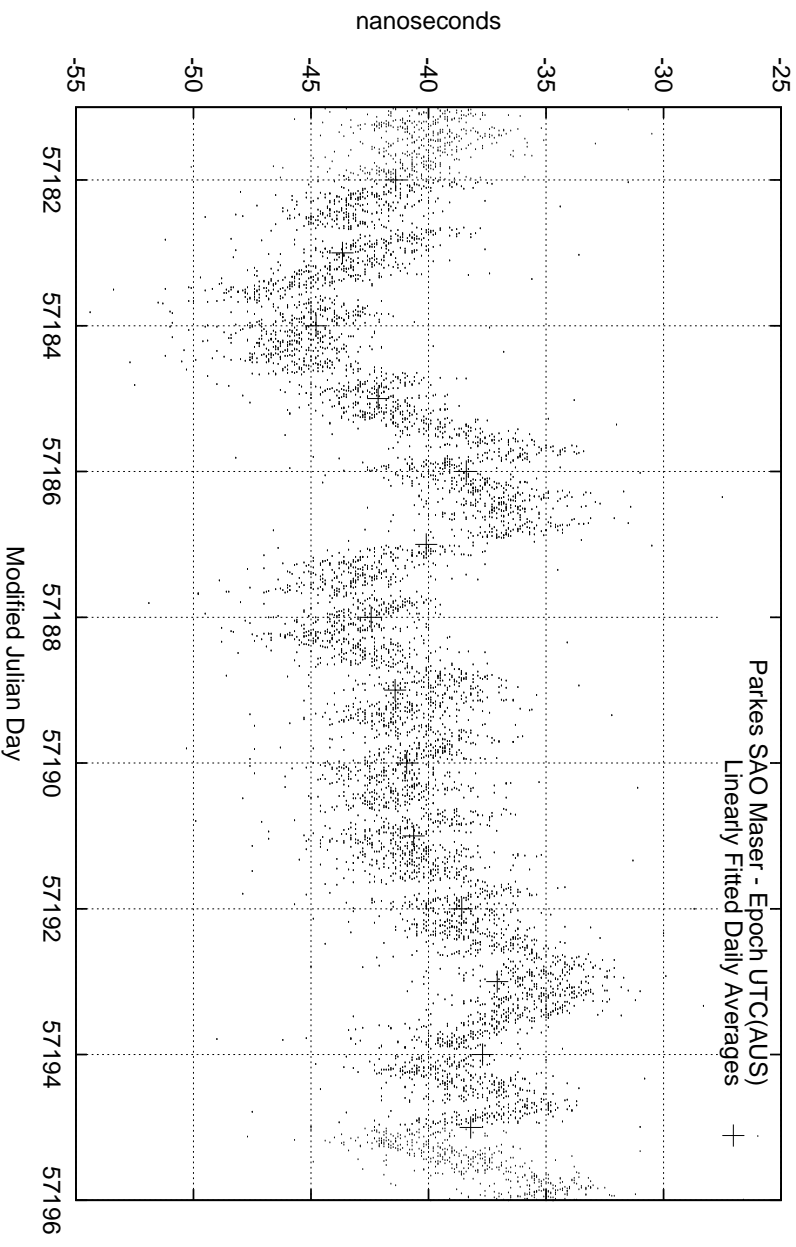

GPS Common-View Time-Transfer between ATNF Parkes and NMI Sydney

Tue Jun 23 22:26:14 2015

GPS Common-View Frequency Transfer between ATNF Parkes and NMI Sydney

Tue Jun 23 22:26:14 2015