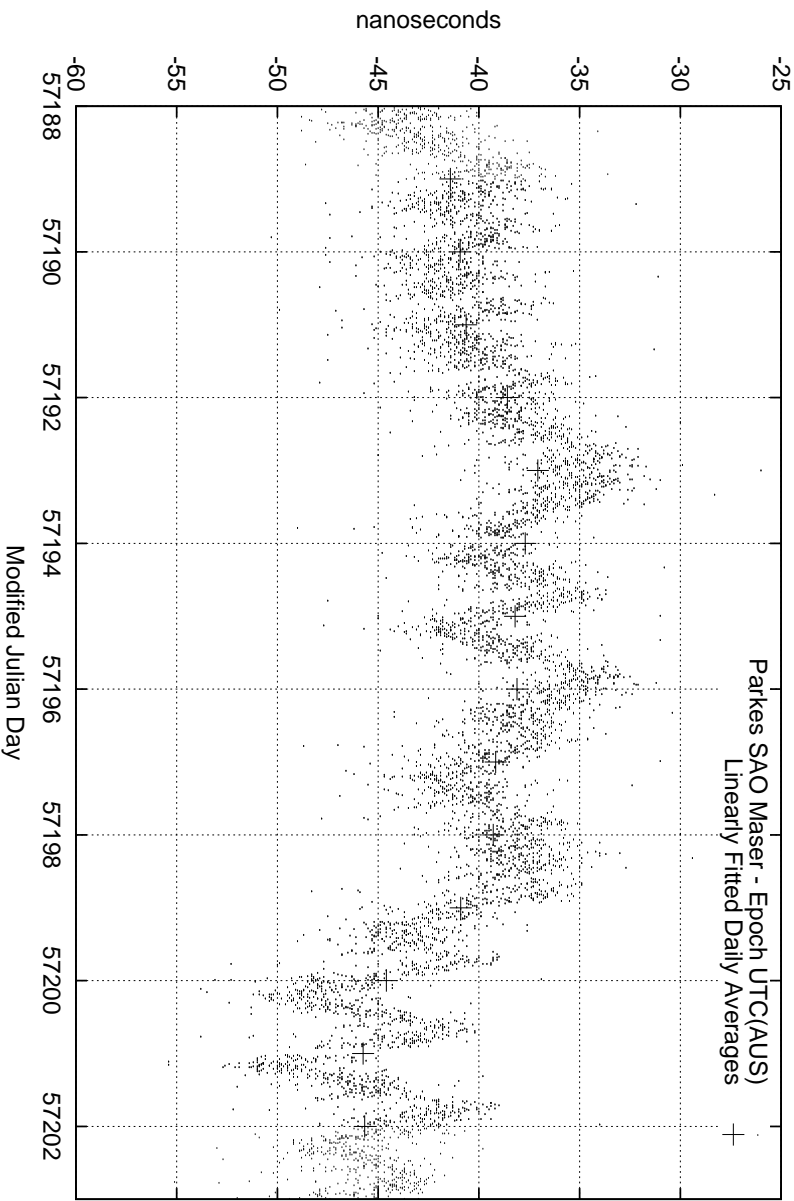

GPS Common-View Time-Transfer between ATNF Parkes and NMI Sydney

GPS Common-View Frequency Transfer between ATNF Parkes and NMI Sydney