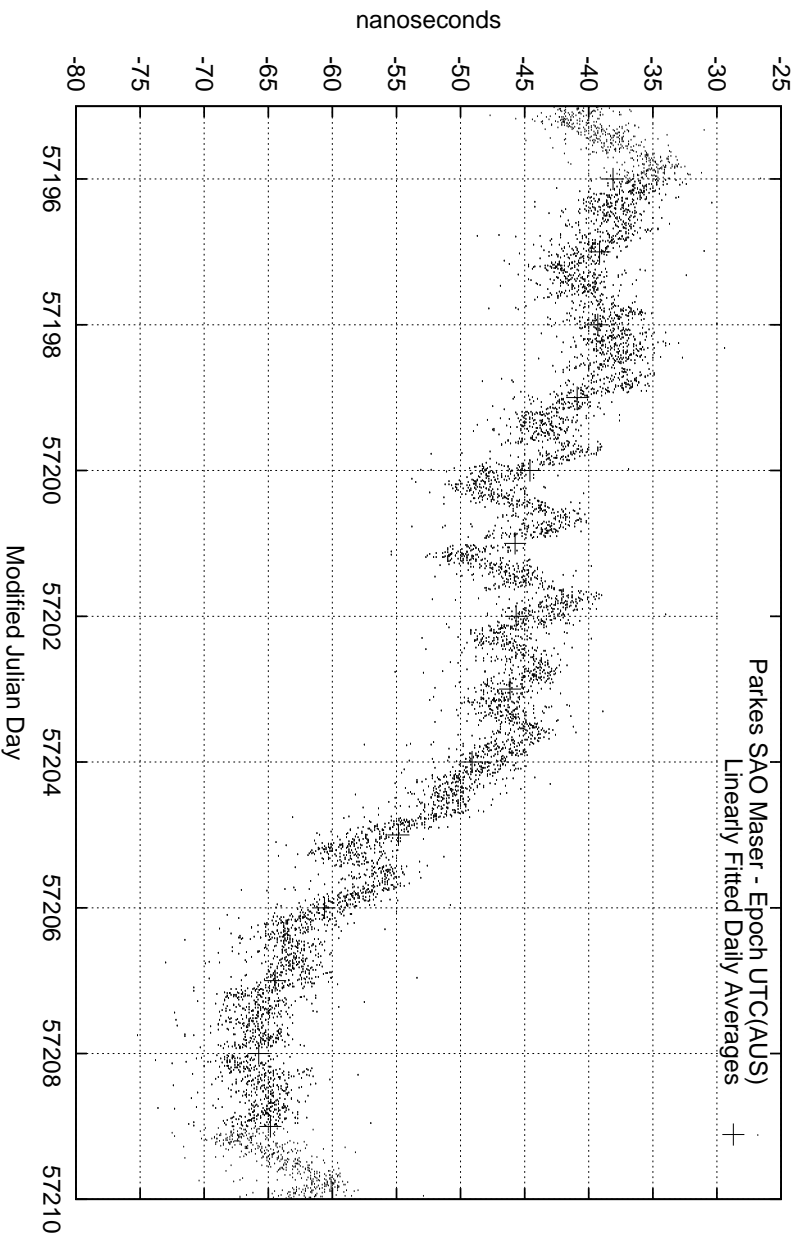

GPS Common-View Time-Transfer between ATNF Parkes and NMI Sydney

GPS Common-View Frequency Transfer between ATNF Parkes and NMI Sydney