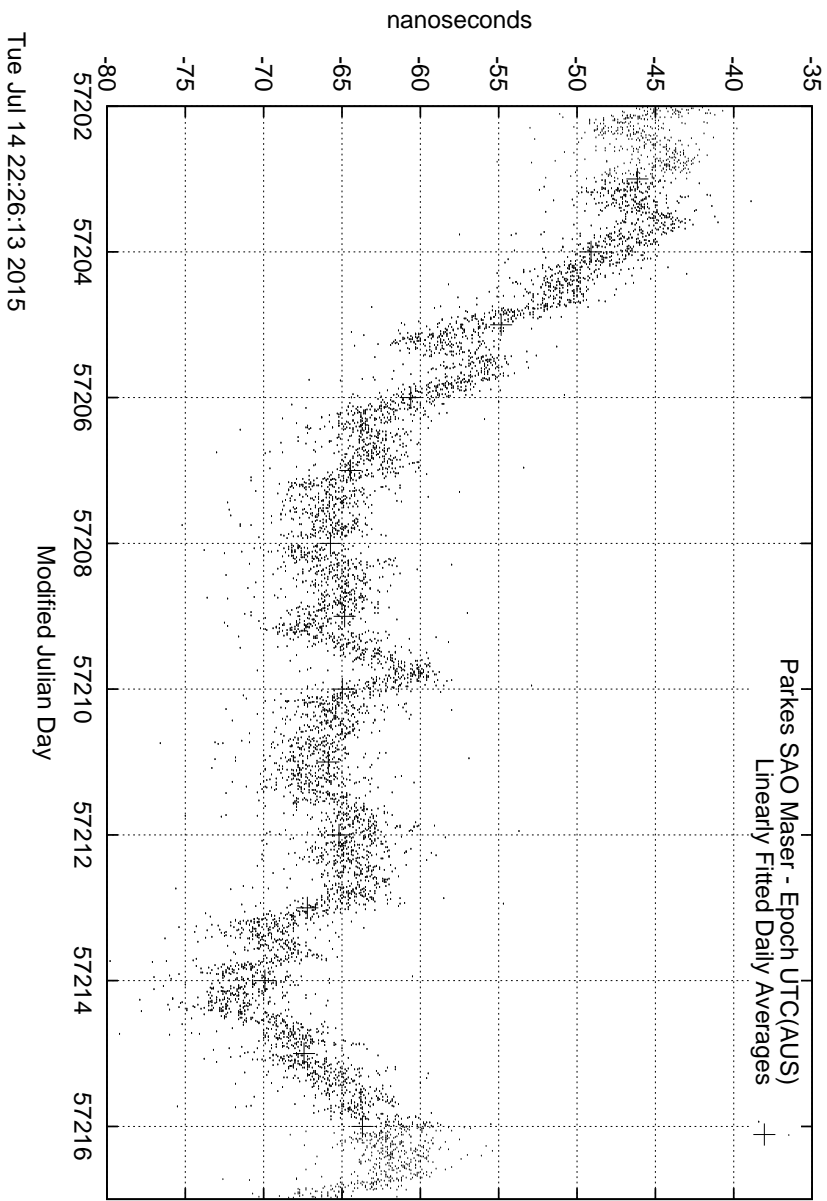

GPS Common-View Time-Transfer between ATNF Parkes and NMI Sydney

GPS Common-View Frequency Transfer between ATNF Parkes and NMI Sydney