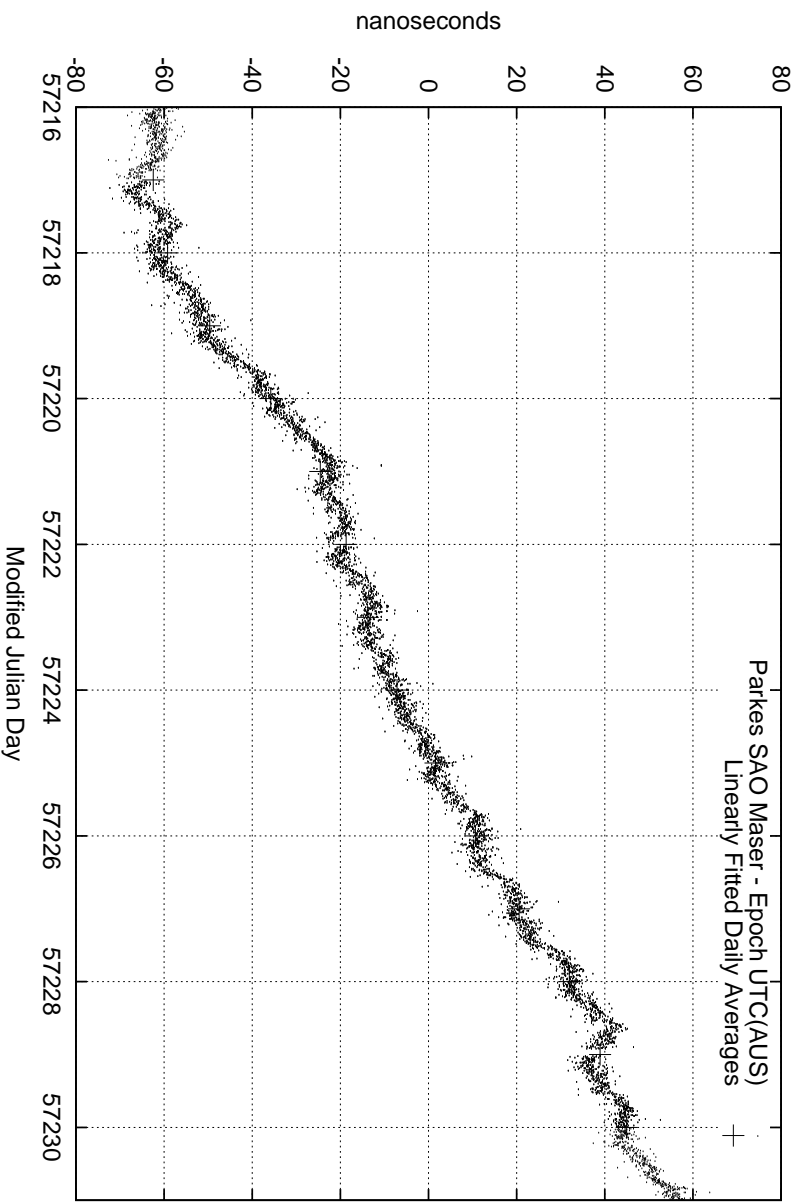

GPS Common-View Time-Transfer between ATNF Parkes and NMI Sydney

Tue Jul 28 22:26:13 2015

GPS Common-View Frequency Transfer between ATNF Parkes and NMI Sydney

Tue Jul 28 22:26:13 2015