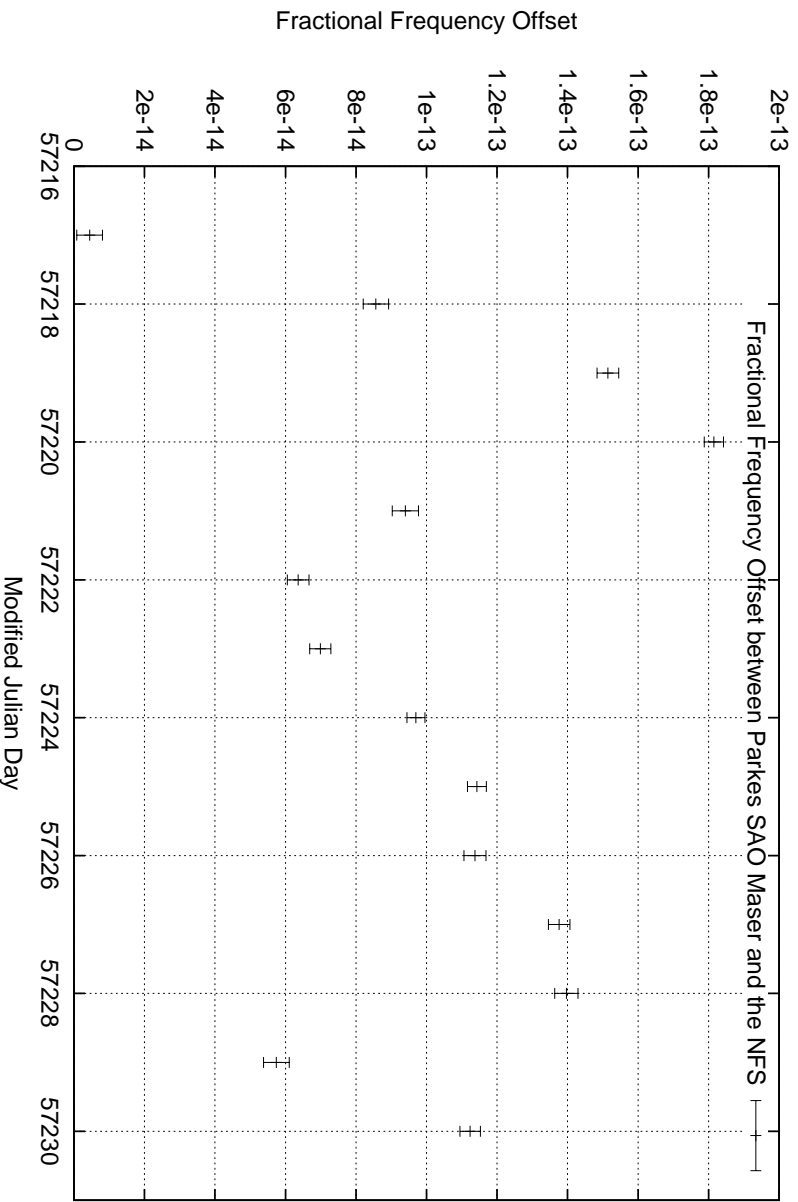

GPS Common-View Time-Transfer between ATNF Parkes and NMI Sydney

Tue Jul 28 22:26:13 2015

GPS Common-View Frequency Transfer between ATNF Parkes and NMI Sydney

Tue Jul 28 22:26:13 2015