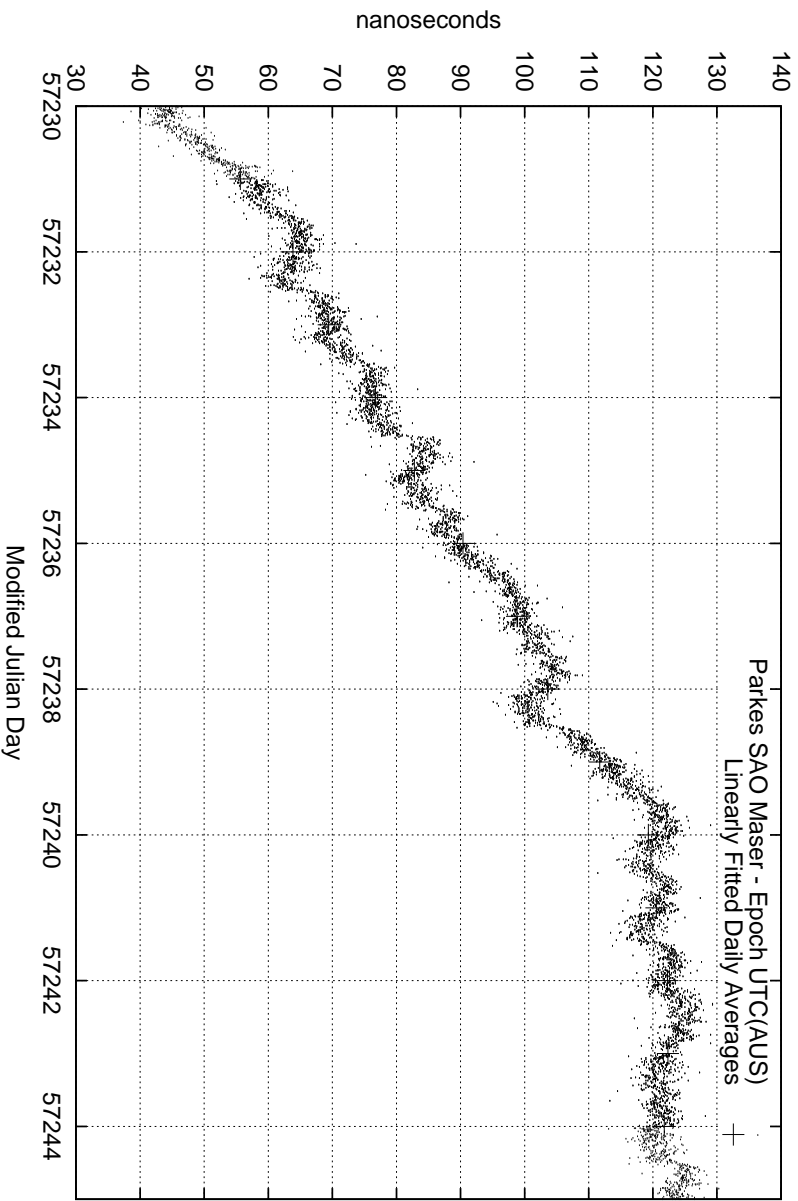

GPS Common-View Time-Transfer between ATNF Parkes and NMI Sydney

GPS Common-View Frequency Transfer between ATNF Parkes and NMI Sydney