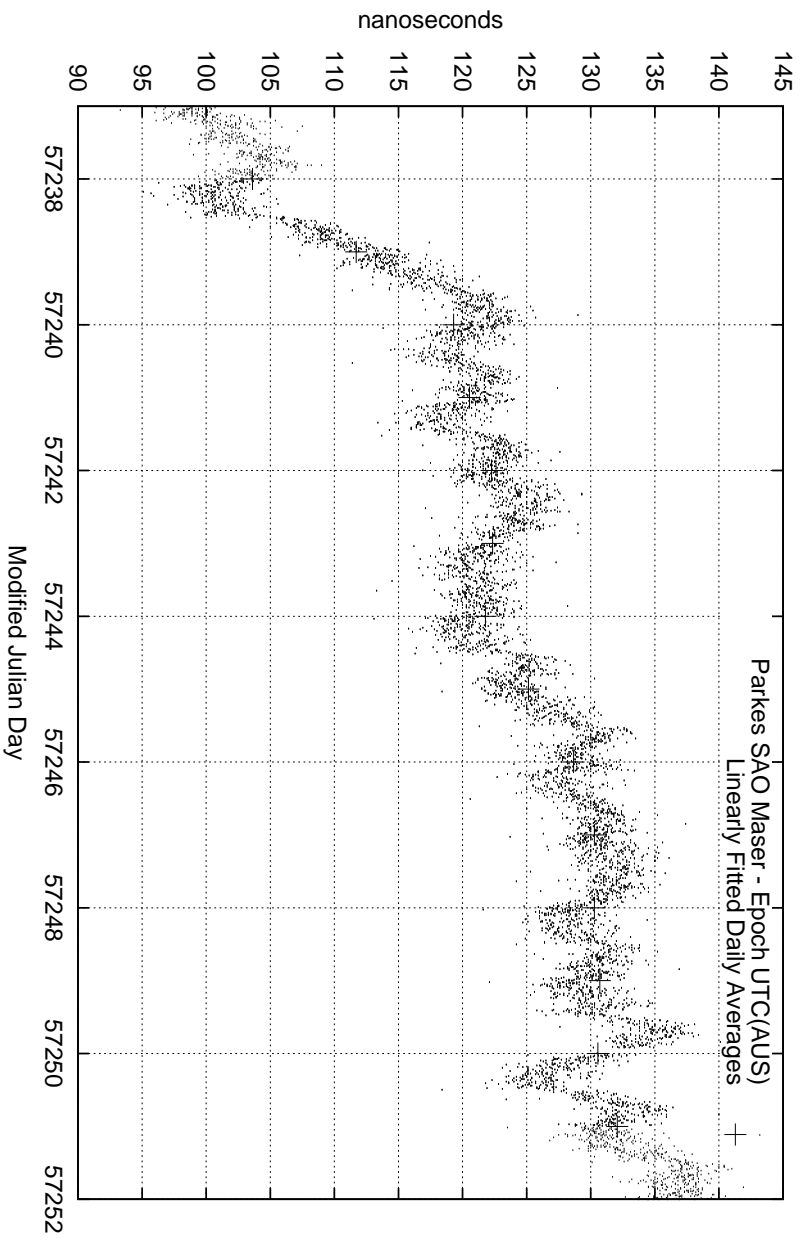

GPS Common-View Time-Transfer between ATNF Parkes and NMI Sydney

GPS Common-View Frequency Transfer between ATNF Parkes and NMI Sydney