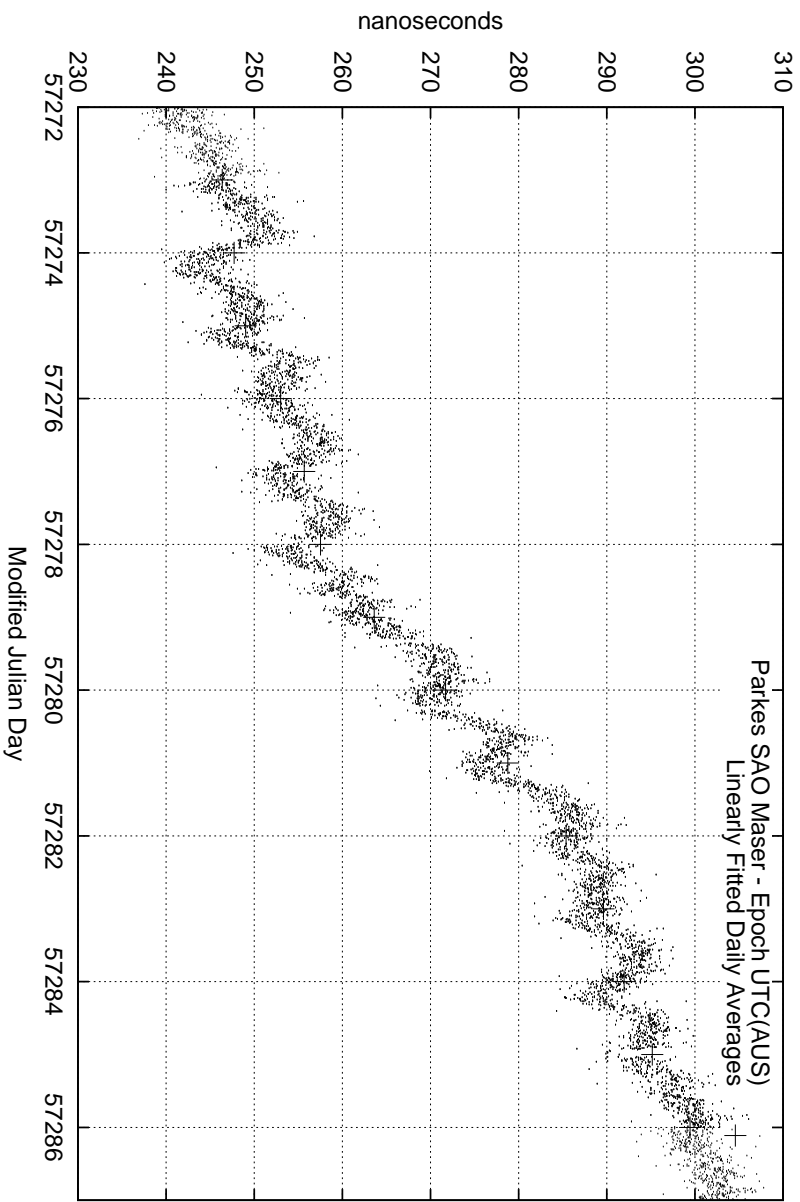

GPS Common-View Time-Transfer between ATNF Parkes and NMI Sydney

GPS Common-View Frequency Transfer between ATNF Parkes and NMI Sydney