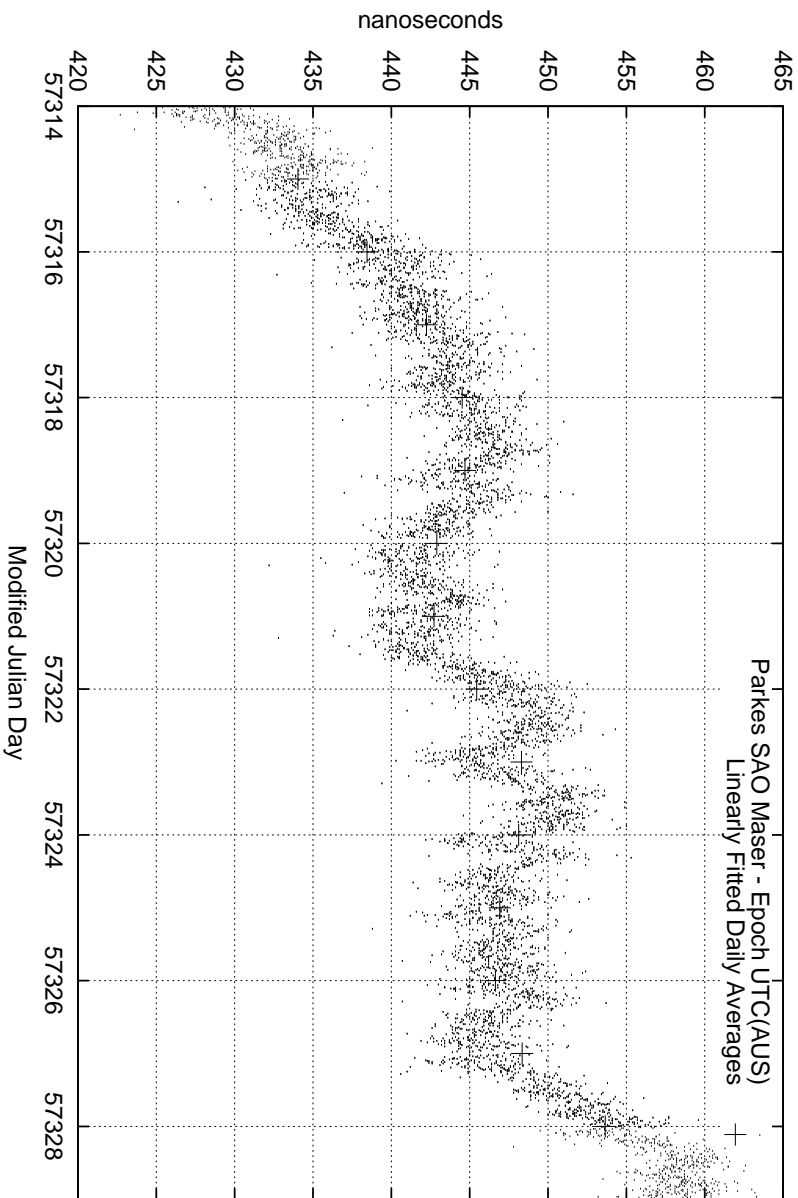

GPS Common-View Time-Transfer between ATNF Parkes and NMI Sydney

GPS Common-View Frequency Transfer between ATNF Parkes and NMI Sydney