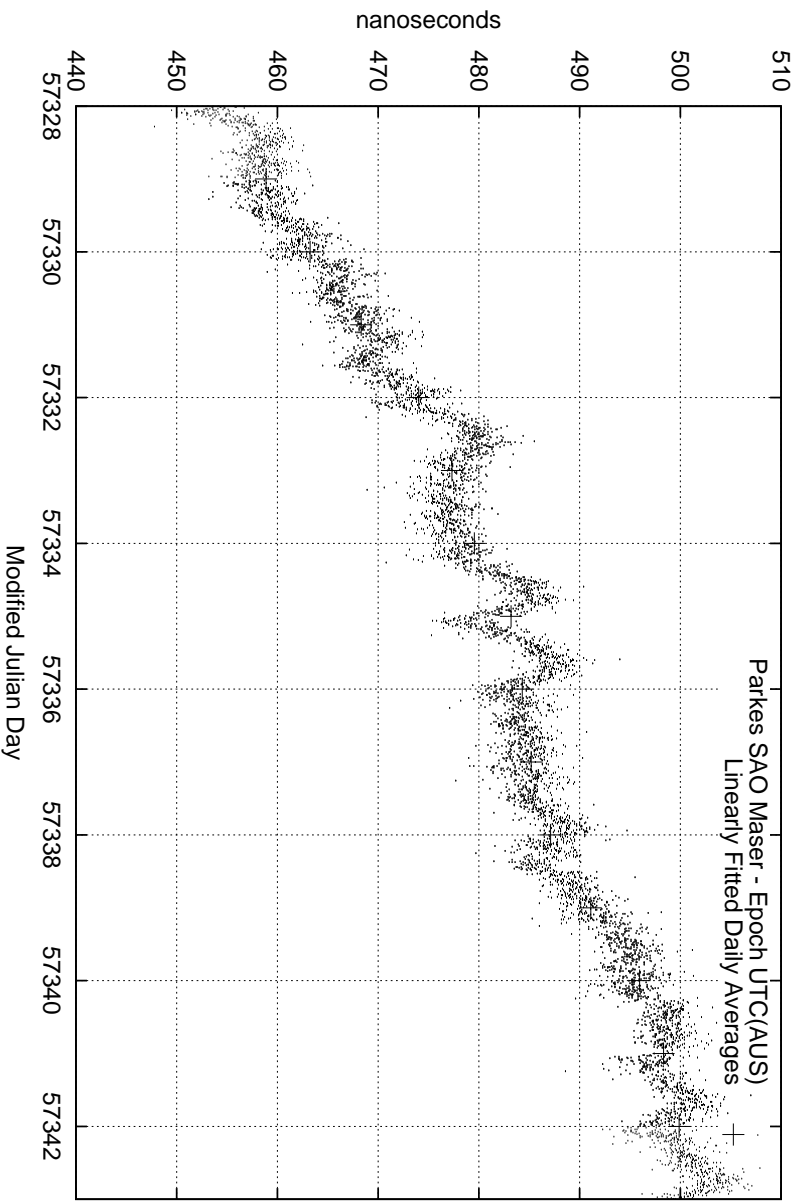

GPS Common-View Time-Transfer between ATNF Parkes and NMI Sydney

Tue Nov 17 22:26:13 2015

GPS Common-View Frequency Transfer between ATNF Parkes and NMI Sydney

Tue Nov 17 22:26:13 2015