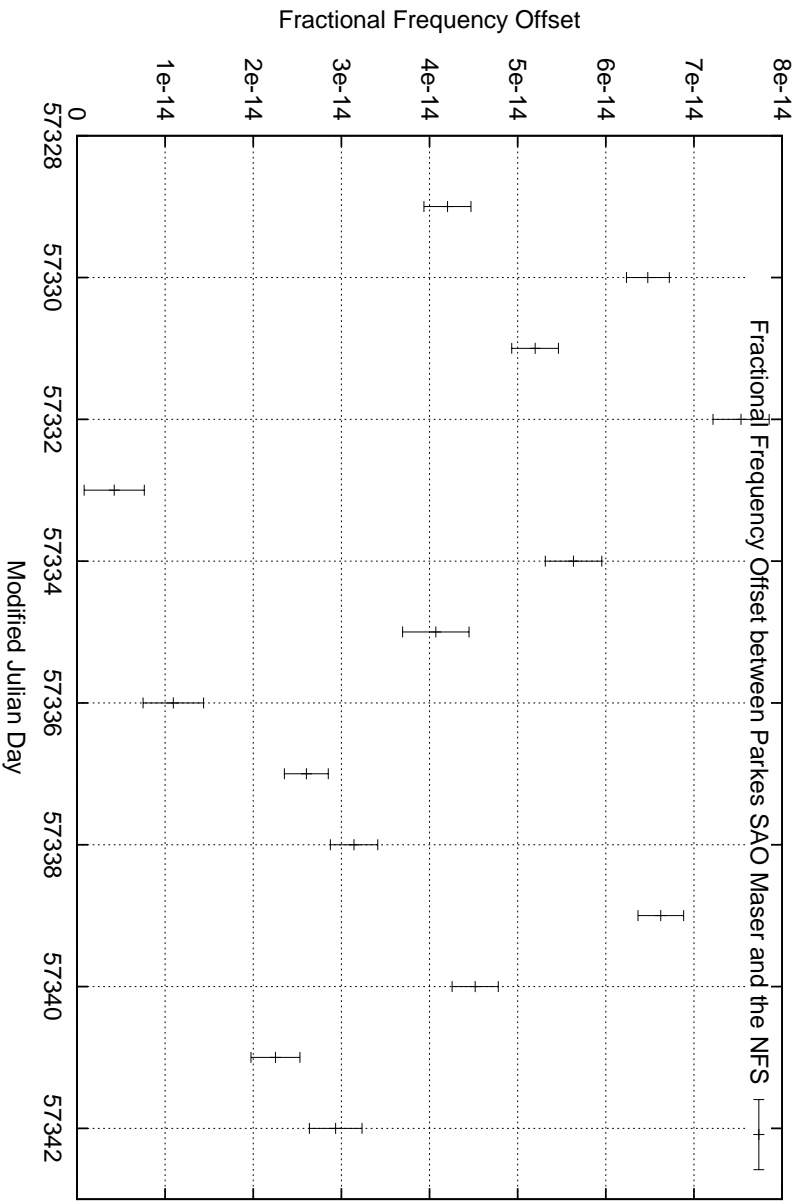

GPS Common-View Time-Transfer between ATNF Parkes and NMI Sydney

Tue Nov 17 22:26:13 2015

GPS Common-View Frequency Transfer between ATNF Parkes and NMI Sydney

Tue Nov 17 22:26:13 2015