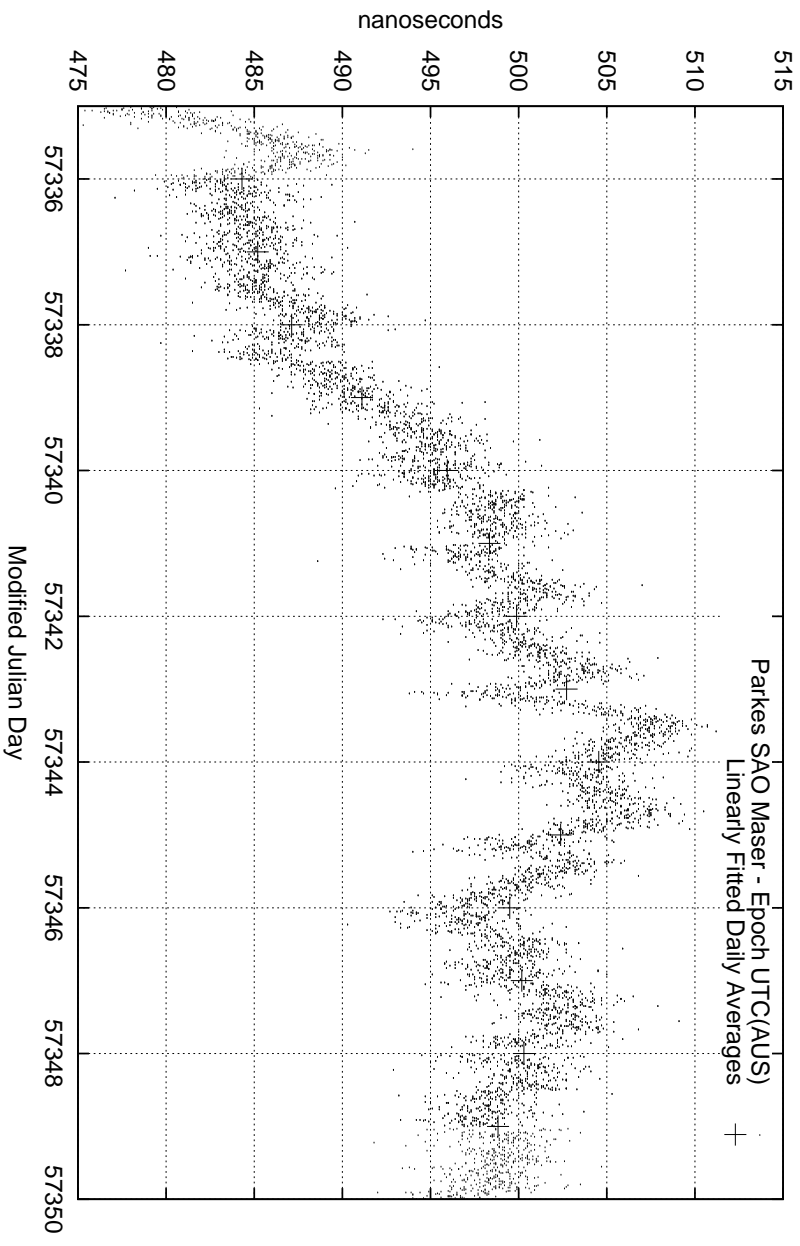

GPS Common-View Time-Transfer between ATNF Parkes and NMI Sydney

GPS Common-View Frequency Transfer between ATNF Parkes and NMI Sydney