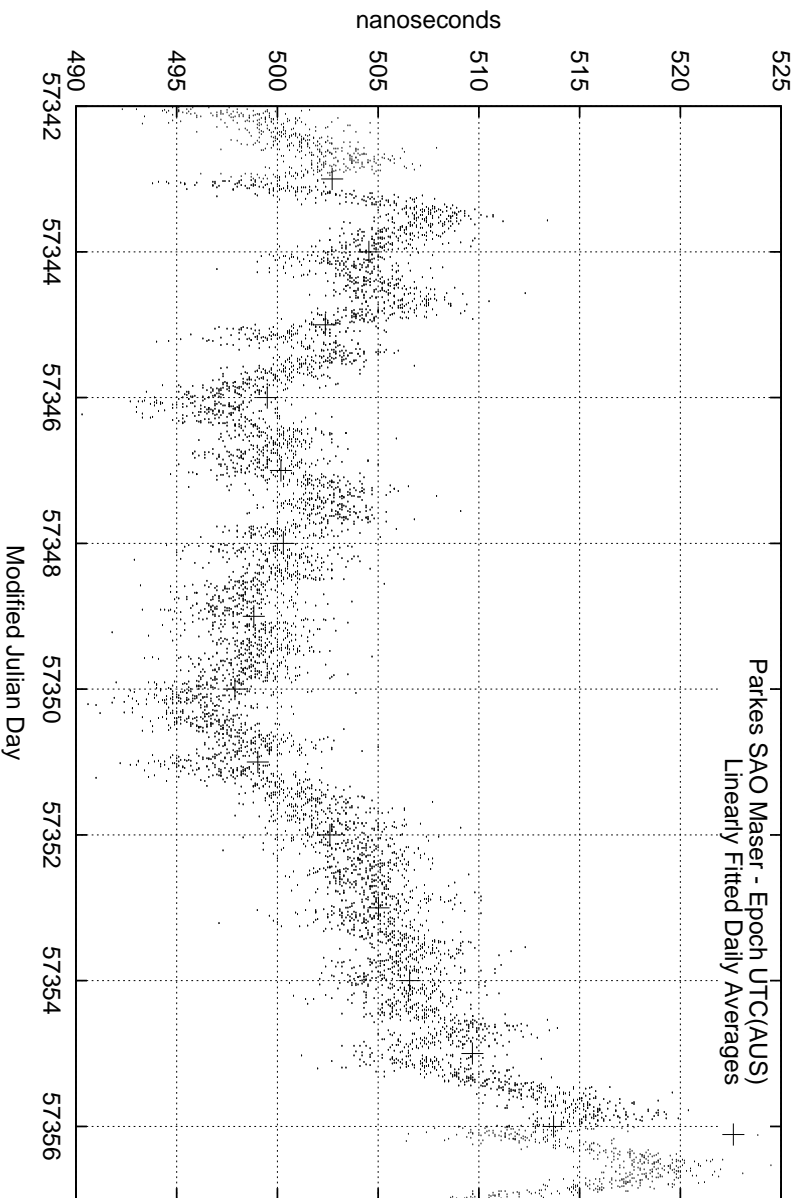

GPS Common-View Time-Transfer between ATNF Parkes and NMI Sydney

GPS Common-View Frequency Transfer between ATNF Parkes and NMI Sydney