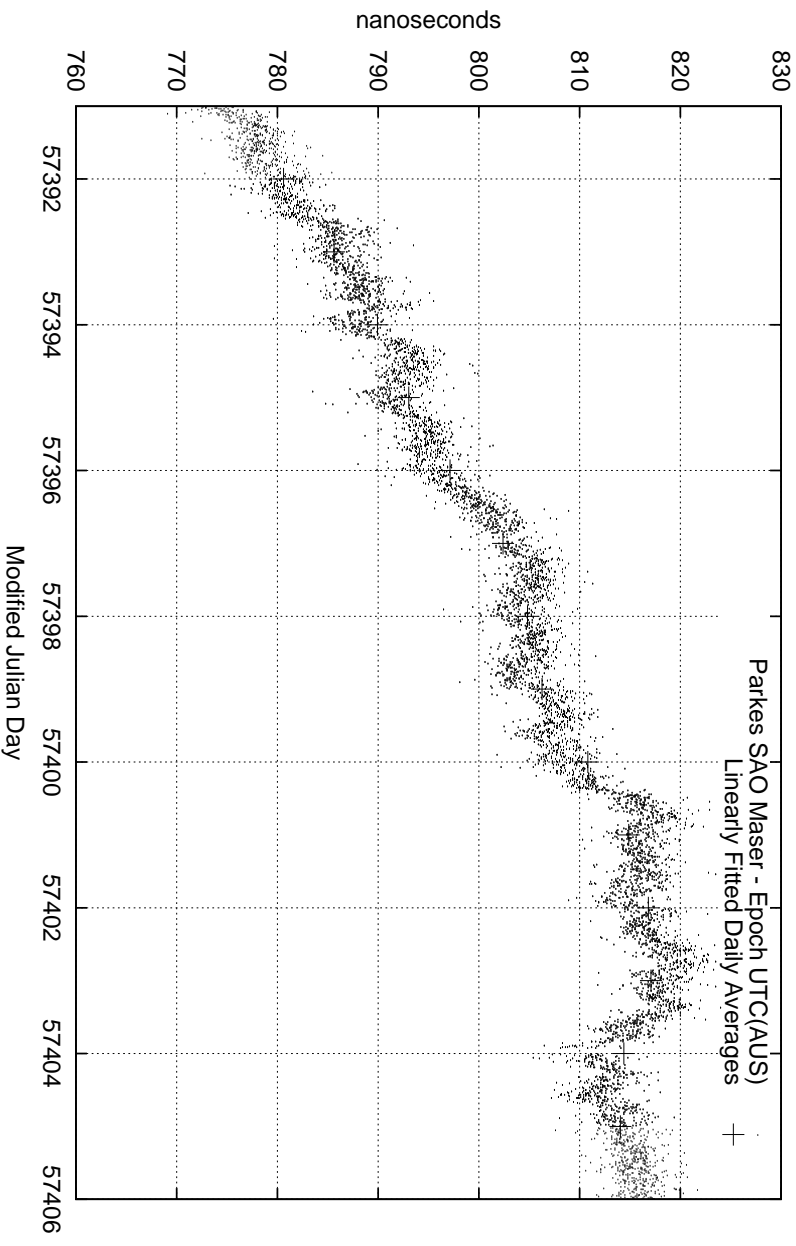

GPS Common-View Time-Transfer between ATNF Parkes and NMI Sydney

GPS Common-View Frequency Transfer between ATNF Parkes and NMI Sydney