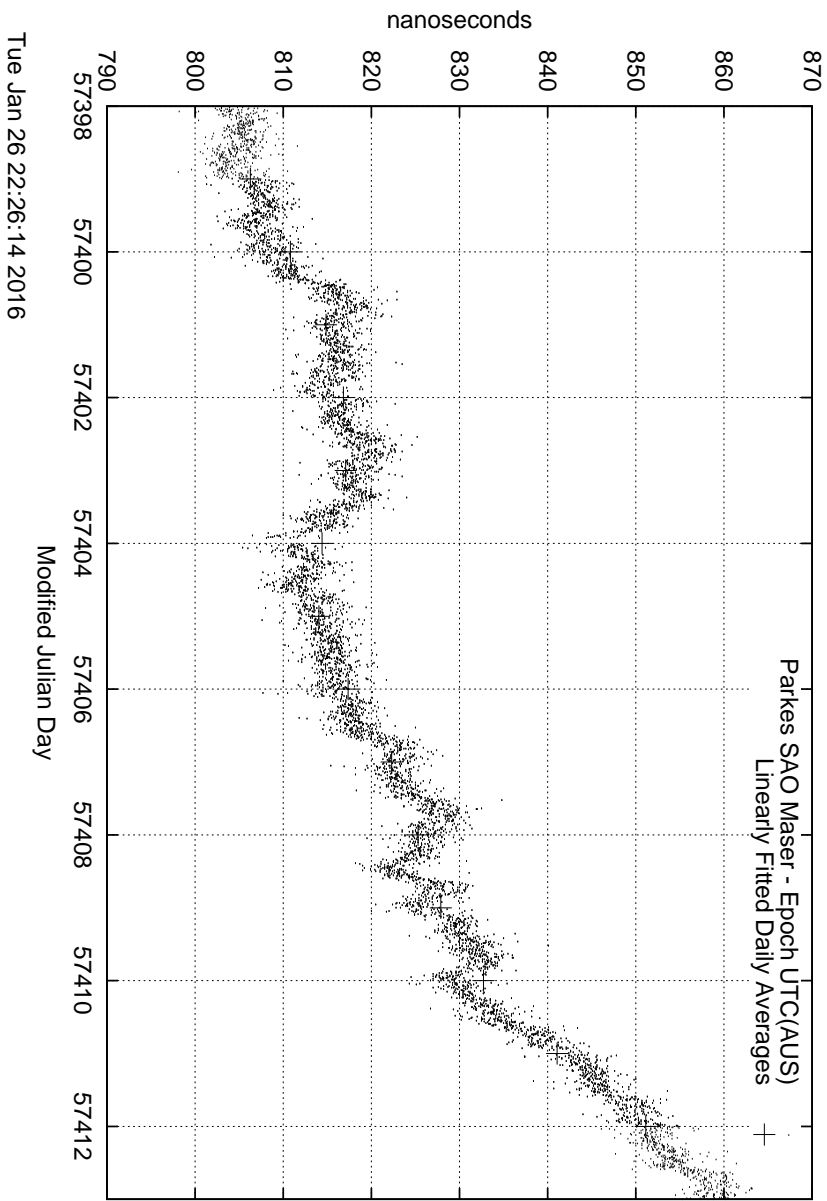

GPS Common-View Time-Transfer between ATNF Parkes and NMI Sydney

GPS Common-View Frequency Transfer between ATNF Parkes and NMI Sydney