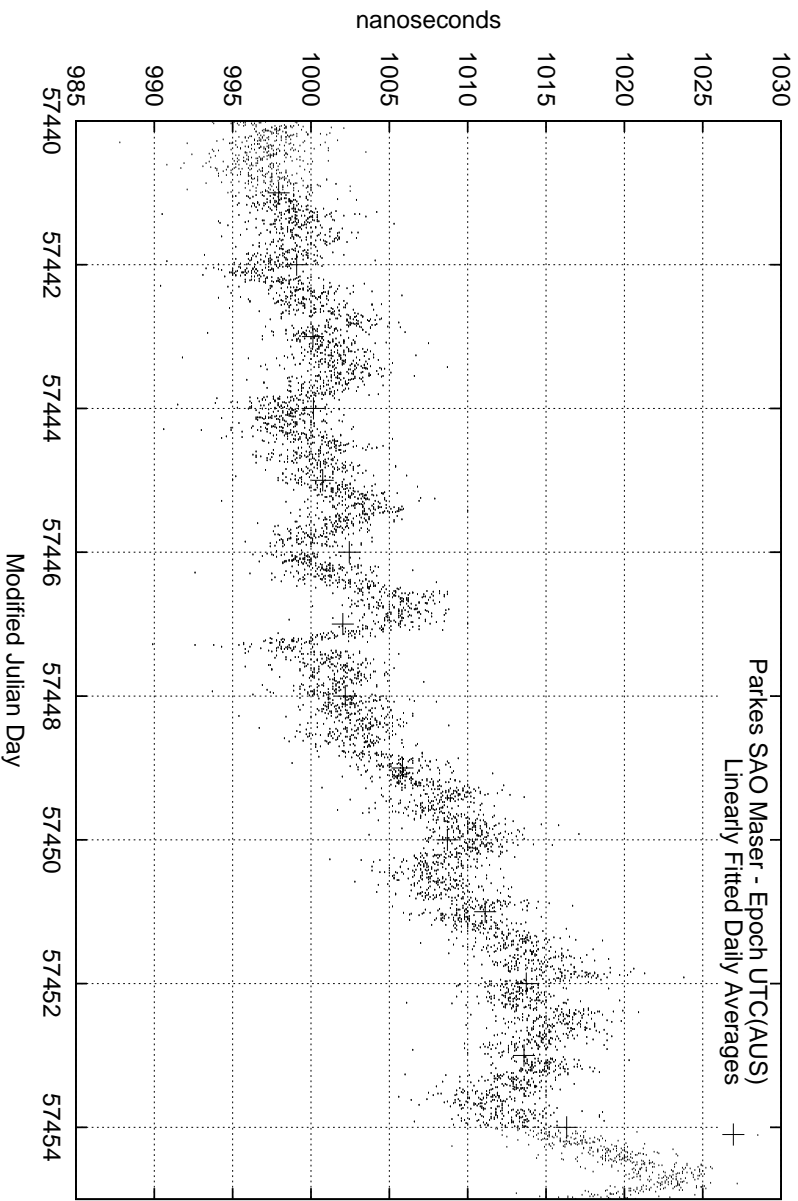

GPS Common-View Time-Transfer between ATNF Parkes and NMI Sydney

GPS Common-View Frequency Transfer between ATNF Parkes and NMI Sydney